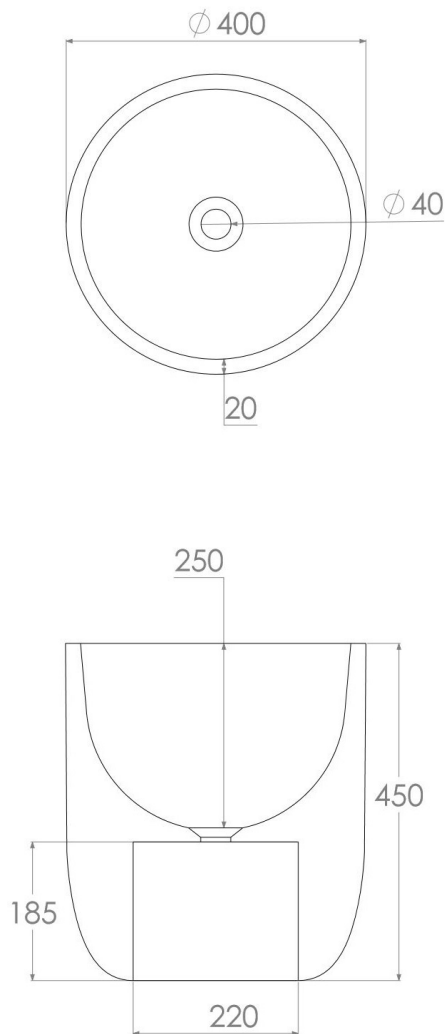

JEE-O flow basin

Article code: **SWMBAS73**
● White DADOquartz
SWMBAS73 - black RAL 9005
● Spray painted outside matt

Material: DADOquartz - Scratch & abrasion resistant

Coating: Spray painted matt

Waste diameter: 40mm

Dimensions: L 40 x W 40 x H 45 cm
Basin rim: 2 cm
Net weight: 12kg

Note: cast products are subject to size variation of +/- 5 %

Dimension package: L 50 x W 50 x H 50 cm
Package weight: 1kg

UV stability: 6 / BSEN438

25 year warranty - The general conditions can be found on our website: www.jee-o.com/downloads

HS code: 68109900
European Standard: NEN-EN 14688-2015