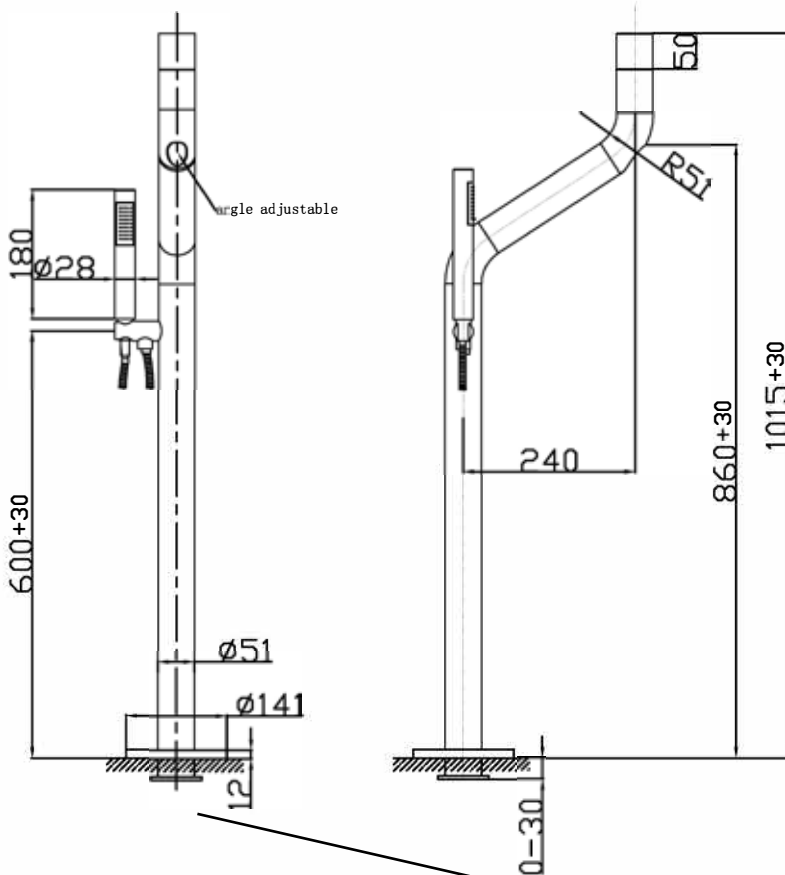

JEE-O flow bath mixer

turn right shower

middle off

left handshower

Article code:

500-3010

● Brushed

Material:

Stainless Steel r304

Cleaning instructions:

download JEE-O shower and taps manual on our website: www.jee-o.com

Cartridge:

Kerox ceramic mixing mechanism (progressive) item code 005-0203

Flow at water of 38°C:

12L p/m at 3Bar pressure

Pressure:

Recommended working pressure 3Bar

Flexhose:

150 cm length

Connection:

Thread:

2 x G 1/2" ($\varnothing 15\text{mm}$ / 0.6")
British Standard Pipe (BSP)

Dimension package:

L139 x W48 x H19 cm

Total weight:

8.1 kg

Package weight:

2,7 kg

Placing on a water-tight floor

7 year warranty - The general conditions can be found on our website: www.jee-o.com/downloads