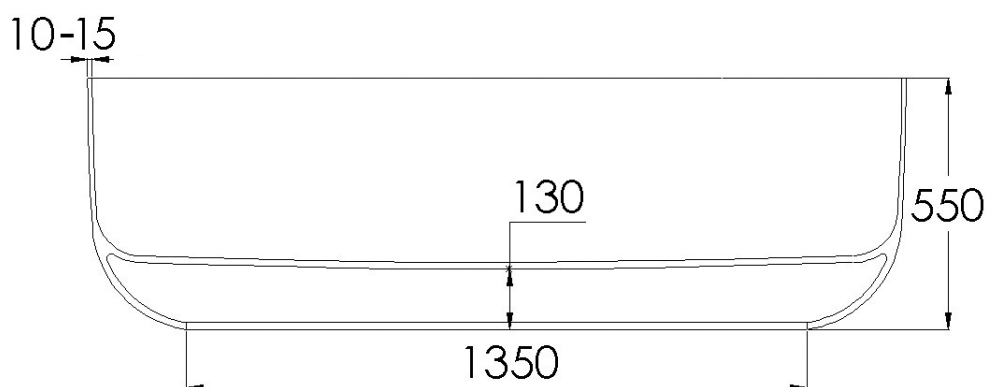

JEE-O flow bath

Article code:

SBM069

● White DADOquartz

SBM069 - black RAL 9005

● Spray painted outside matt

Material:

DADOquartz - Scratch & abrasion resistant

Coating:

Spray painted matt

Overflow:

with integrated overflow

Waste diameter:

50mm

Dimensions:

L 178 x W 80 x H 55 cm

Bathtub rim:

1 cm

Net weight:

102kg

Water capacity:

277L

Note: cast products are subject to size variation of +/- 5 %

Dimension package:

L 183 x W 85 x H 70 cm

Package weight:

48kg

UV stability:

6 / BSEN438

25 year warranty - The general conditions can be found on our website: www.jee-o.com/downloads

HS code:

68109900