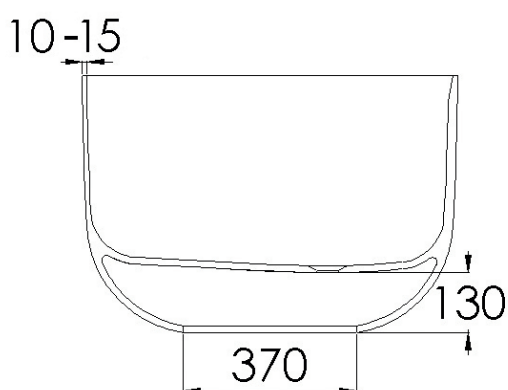

JEE-O flow bath

Article code:

SBM069

● White DADOquartz

SBM069 - black RAL 9005

● Spray painted outside matt

Material:

DADOquartz - Scratch & abrasion resistant

Coating:

Spray painted matt

Overflow:

with integrated overflow

Waste diameter:

50mm

Dimensions:

L 178 x W 80 x H 55 cm

Bathtub rim:

1 cm

Net weight:

102kg

Water capacity:

277L

Note: cast products are subject to size variation of +/- 5 %

Dimension package:

L 183 x W 85 x H 70 cm

Package weight:

48kg

UV stability:

6 / BSEN438

25 year warranty - The general conditions can be found on our website: www.jee-o.com/downloads

HS code:

68109900

European Standard:

NEN-EN 14516-2015