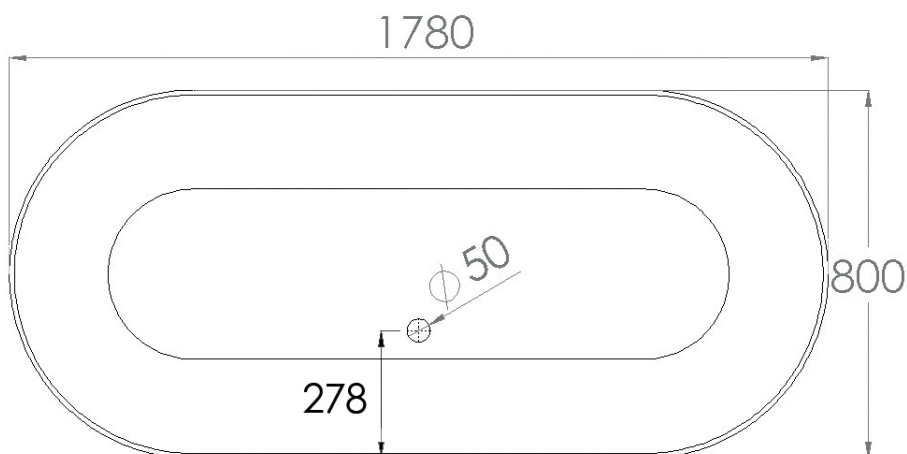

JEE-O flow bath

Article code:

SBM069

● White DADOquartz

SBM069 - black RAL 9005

● Spray painted outside matt

Material:

DADOquartz - Scratch & abrasion resistant

Coating:

Spray painted matt

Overflow:

with integrated overflow

Waste diameter:

50mm

Dimensions:

L 178 x W 80 x H 55 cm

Bathtub rim:

1 cm

Net weight:

102kg

Water capacity:

277L

Note: cast products are subject to size variation of +/- 5 %

Dimension package:

L 183 x W 85 x H 70 cm

Package weight:

48kg

UV stability:

6 / BSEN438

25 year warranty - The general conditions can be found on our website: www.jee-o.com/downloads

HS code:

68109900