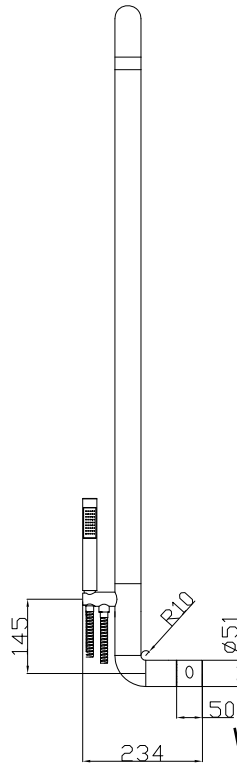

# JEE-O flow wall shower mixer

turn right shower

middle off

turn left handshower

Article code:

500-6910

Brushed

Material:

Stainless Steel r316

Cleaning instructions:

download JEE-O shower and taps manual on our website: [www.jee-o.com](http://www.jee-o.com)

Cartridge:

Kerox ceramic mixing mechanism (progressive) item code 005-0203

Flow at water of 38°C:

11L p/m at 3Bar pressure

Pressure:

Recommended working pressure 3Bar

Connection:

Thread:

2 x G 1/2" (Ø15mm / 0.6")  
British Standard Pipe (BSP)

Dimension package:

Total weight:

Package weight:

L 160 x W 57 x H 21 cm

9.8 kg

2.8 kg

7 year warranty - The general conditions can be found on our website: [www.jee-o.com/downloads](http://www.jee-o.com/downloads)

HS code:

84818011900