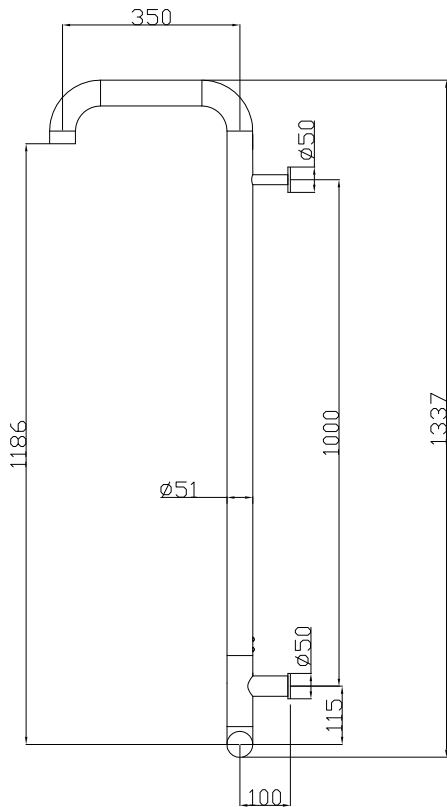

# JEE-O flow wall shower mixer

turn right shower

middle off

turn left handshower

Article code:

500-6910

Brushed

Material:

Stainless Steel r316

Cleaning instructions:

download JEE-O shower and taps manual on our website: [www.jee-o.com](http://www.jee-o.com)

Cartridge:

Kerox ceramic mixing mechanism (progressive) item code 005-0203

Flow at water of 38°C:

11L p/m at 3Bar pressure

Pressure:

Recommended working pressure 3Bar

Connection:

Thread:

2 x G 1/2" (Ø15mm / 0.6")  
British Standard Pipe (BSP)

Dimension package:

Total weight:

Package weight:

L 160 x W 57 x H 21 cm

9.8 kg

2.8 kg

7 year warranty - The general conditions can be found on our website: [www.jee-o.com/downloads](http://www.jee-o.com/downloads)

HS code:

84818011900