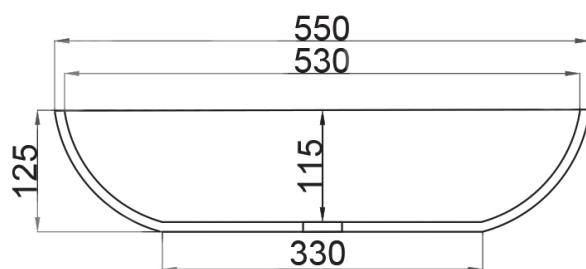

JEE-O london basin

Article code:

SWMBAS63

● White DADOquartz

SWMBAS63 - black RAL 9005

● Spray painted outside matt

Material:

DADOquartz - Scratch & abrasion resistant

Coating:

Spray painted matt

Waste diameter:

40mm

Dimensions:

L 55 x W 35 x H 12,5 cm

Basin rim:

1 cm

Net weight:

8kg

Note: cast products are subject to size variation of +/-5 %

Dimension package:

L 60 x W 40 x H 14 mm

Package weight:

0,3kg

UV stability:

6 / BSEN438

25 year warranty - The general conditions can be found on our website: www.jee-o.com/downloads

HS code:

68109900

European Standard:

NEN-EN 14688-2015