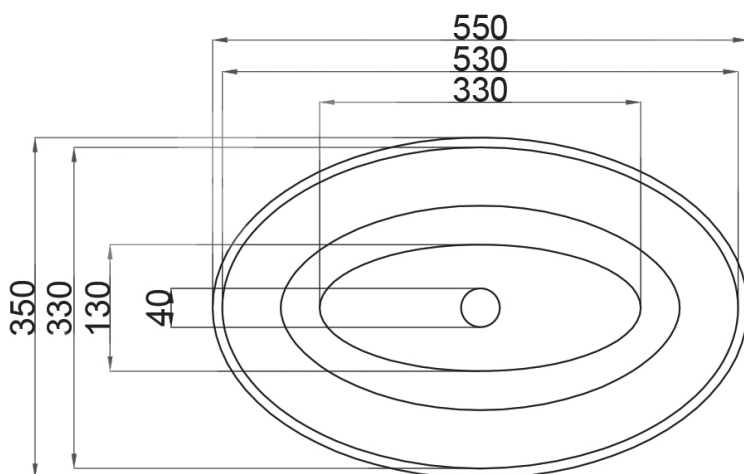

JEE-O london basin

Article code:

SWMBAS63

● White DADOquartz

SWMBAS63 - black RAL 9005

● Spray painted outside matt

Material:

DADOquartz - Scratch & abrasion resistant

Coating:

Spray painted matt

Waste diameter:

40mm

Dimensions:

L 55 x W 35 x H 12,5 cm

Basin rim:

1 cm

Net weight:

8kg

Note: cast products are subject to size variation of +/-5 %

Dimension package:

L 60 x W 40 x H 14 mm

Package weight:

0,3kg

UV stability: