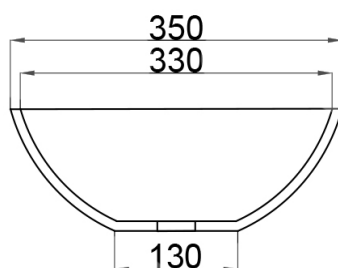

JEE-O london basin

Article code:

SWMBAS63

● White DADOquartz

SWMBAS63 - black RAL 9005

● Spray painted outside matt

Material:

DADOquartz - Scratch & abrasion resistant

Coating:

Spray painted matt

Waste diameter:

40mm

Dimensions:

L 55 x W 35 x H 12,5 cm

Basin rim:

1 cm

Net weight:

8kg

Note: cast products are subject to size variation of +/-5 %

Dimension package:

L 60 x W 40 x H 14 mm

Package weight:

0,3kg

UV stability:

6 / BSEN438

25 year warranty - The general conditions can be found on our website: www.jee-o.com/downloads

HS code:

68109900

European Standard:

NEN-EN 14688-2015