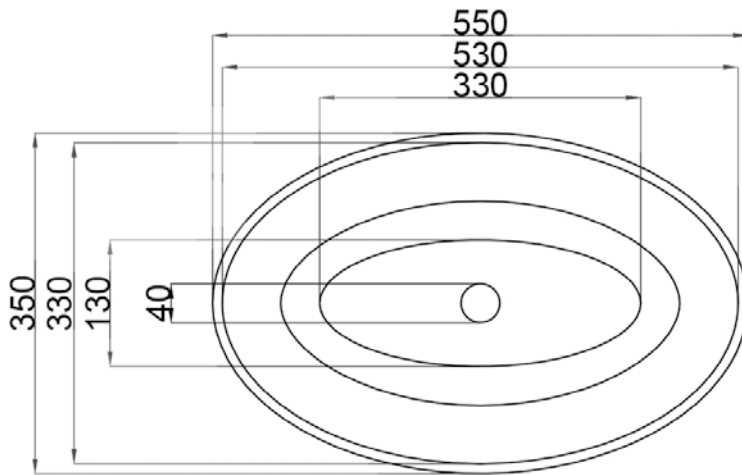

JEE-O london basin

Article code:

SWMBAS63

● White DADOquartz

Material:

DADOquartz - Scratch & abrasion resistant

Waste diameter:

40mm

Dimensions:

L 55 x W 35 x H 12,5 cm

Basin rim:

1 cm

Net weight:

8kg

Note: cast products are subject to size variation of +/-5 %

Dimension package:

L 60 x W 40 x H 14 mm

Package weight:

0,3kg

UV stability:

6 / BSEN438

25 year warranty - The general conditions can be found on our website: www.jee-o.com/downloads

HS code:

68109900