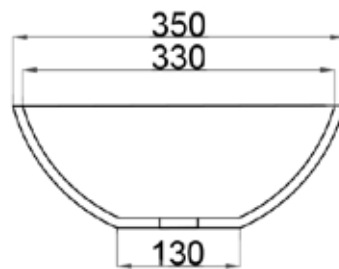

JEE-O london basin

Article code:

SWMBAS63

● White DADOquartz

Material:

DADOquartz - Scratch & abrasion resistant

Waste diameter:

40mm

Dimensions:

L 55 x W 35 x H 12,5 cm

Basin rim:

1 cm

Net weight:

8kg

Note: cast products are subject to size variation of +/-5 %

Dimension package:

L 60 x W 40 x H 14 mm

Package weight:

0,3kg

UV stability:

6 / BSEN438

25 year warranty - The general conditions can be found on our website: www.jee-o.com/downloads

HS code:

68109900