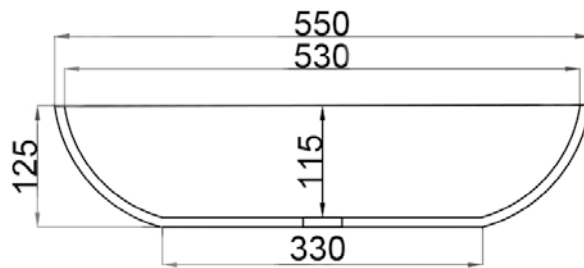

JEE-O london basin

Article code:

SWMBAS63

● White DADOquartz

Material:

DADOquartz - Scratch & abrasion resistant

Waste diameter:

40mm

Dimensions:

L 55 x W 35 x H 12,5 cm

Basin rim:

1 cm

Net weight:

8kg

Note: cast products are subject to size variation of +/-5 %

Dimension package:

L 60 x W 40 x H 14 mm

Package weight:

0,3kg

UV stability:

6 / BSEN438

25 year warranty - The general conditions can be found on our website: www.jee-o.com/downloads

HS code:

68109900