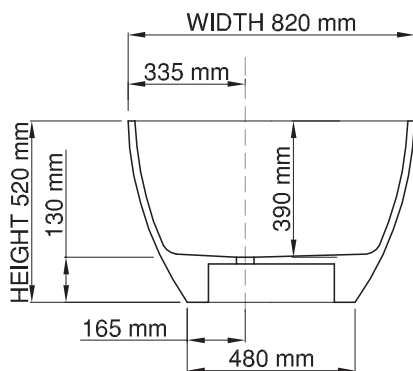

JEE-O london bath

Article code: **SBM061**
 ● White DADOquartz

Material: DADOquartz - Scratch & abrasion resistant

Overflow: with integrated overflow

Waste diameter: 50mm

Dimensions: L 174 x W 82 x H 52 cm
 Bathtub rim: 2 cm
 Net weight: 80kg
 Water capacity: 275L

Note: cast products are subject to size variation of +/-5 %

Dimension package: L 185 x W 100 x H 70 cm
 Package weight: 50kg

UV stability: 6 / BSEN438

25 year warranty - The general conditions can be found on our website: www.jee-o.com/downloads