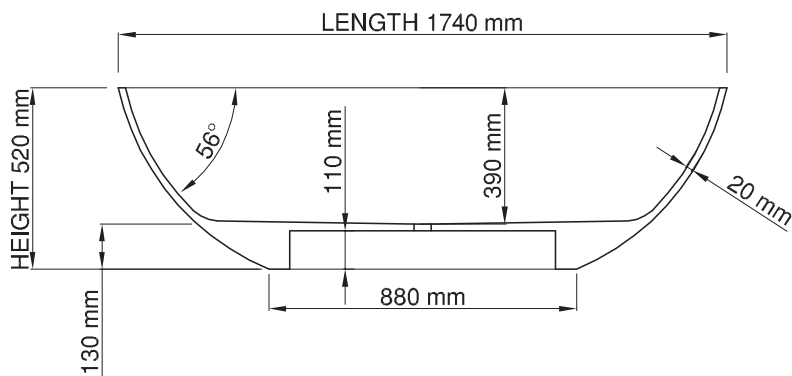

JEE-O london bath

Article code: **SBM061**
 ● White DADOquartz

Material: DADOquartz - Scratch & abrasion resistant

Overflow: with integrated overflow

Waste diameter: 50mm

Dimensions: L 174 x W 82 x H 52 cm
 Bathtub rim: 2 cm
 Net weight: 80kg
 Water capacity: 275L

Note: cast products are subject to size variation of +/-5 %

Dimension package: L 185 x W 100 x H 70 cm
 Package weight: 50kg

UV stability: 6 / BSEN438

25 year warranty - The general conditions can be found on our website: www.jee-o.com/downloads