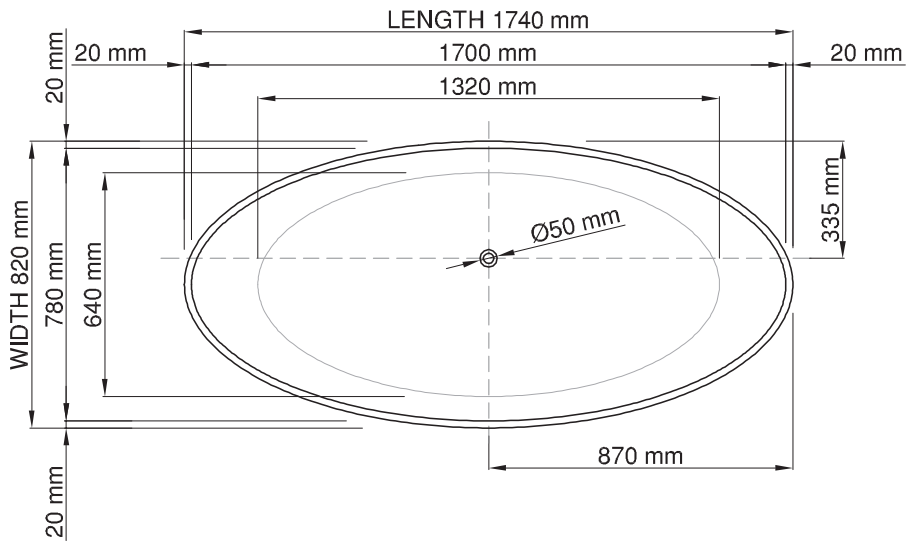

JEE-O london bath

Article code: **SBM061**
 ● White DADOquartz

Material: DADOquartz - Scratch & abrasion resistant

Overflow: with integrated overflow

Waste diameter: 50mm

Dimensions: L 174 x W 82 x H 52 cm
 Bathtub rim: 2 cm
 Net weight: 80kg
 Water capacity: 275L

Note: cast products are subject to size variation of +/-5 %

Dimension package: L 185 x W 100 x H 70 cm
 Package weight: 50kg

UV stability: 6 / BSEN438

25 year warranty - The general conditions can be found on our website: www.jee-o.com/downloads