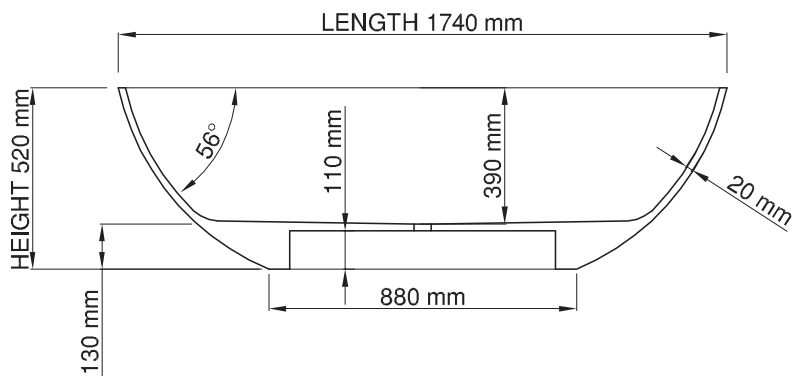

JEE-O london bath

Article code:

SBM061

● White DADOquartz

SBM061 - black RAL 9005

● Spray painted outside matt

Material:

DADOquartz - Scratch & abrasion resistant

Coating:

Spray painted matt

Overflow:

with integrated overflow

Waste diameter:

50mm

Dimensions:

L 174 x W 82 x H 52 cm

Bathtub rim:

2 cm

Net weight:

80kg

Water capacity:

275L

Note: cast products are subject to size variation of +/- 5 %

Dimension package:

L 186 x W 92 x H 74 cm

Package weight:

50kg

UV stability:

6 / BSEN438

25 year warranty - The general conditions can be found on our website: www.jee-o.com/downloads

HS code:

68109900

European Standard:

NEN-EN 14516-2015