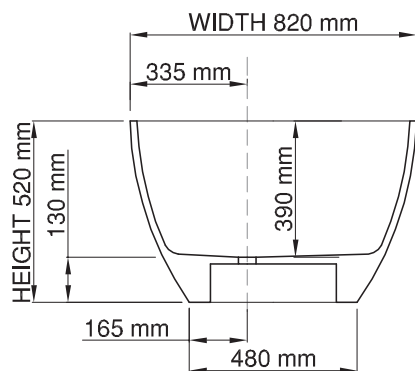

JEE-O london bath

Article code:

SBM061

● White DADOquartz

SBM061 - black RAL 9005

● Spray painted outside matt

Material:

DADOquartz - Scratch & abrasion resistant

Coating:

Spray painted matt

Overflow:

with integrated overflow

Waste diameter:

50mm

Dimensions:

L 174 x W 82 x H 52 cm

Bathtub rim:

2 cm

Net weight:

80kg

Water capacity:

275L

Note: cast products are subject to size variation of +/- 5 %

Dimension package:

L 186 x W 92 x H 74 cm

Package weight:

50kg

UV stability:

6 / BSEN438

25 year warranty - The general conditions can be found on our website: www.jee-o.com/downloads

HS code:

68109900

European Standard:

NEN-EN 14516-2015