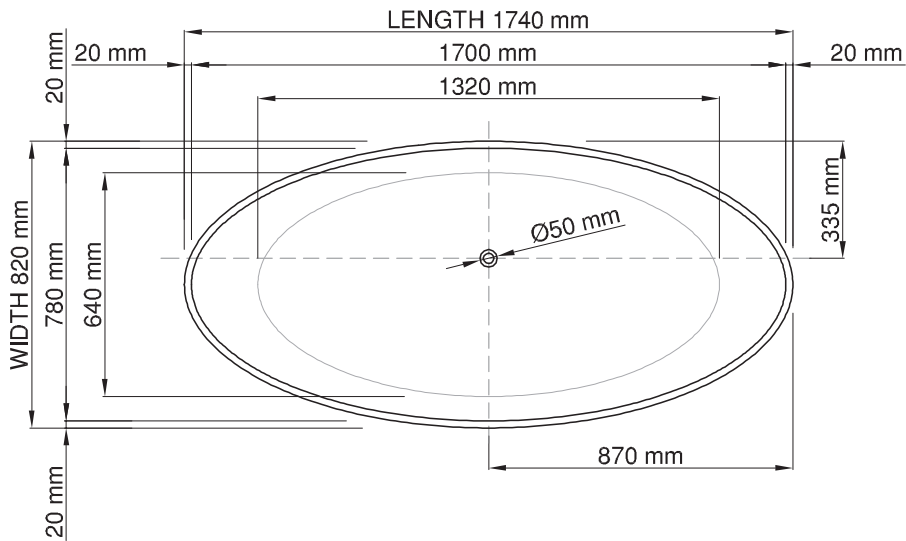

JEE-O london bath

Article code:

SBM061

● White DADOquartz

SBM061 - black RAL 9005

● Spray painted outside matt

Material:

DADOquartz - Scratch & abrasion resistant

Coating:

Spray painted matt

Overflow:

with integrated overflow

Waste diameter:

50mm

Dimensions:

L 174 x W 82 x H 52 cm

Bathtub rim:

2 cm

Net weight:

80kg

Water capacity:

275L

Note: cast products are subject to size variation of +/- 5 %

Dimension package:

L 186 x W 92 x H 74 cm

Package weight:

50kg

UV stability:

6 / BSEN438

25 year warranty - The general conditions can be found on our website: www.jee-o.com/downloads

HS code:

68109900

European Standard:

NEN-EN 14516-2015