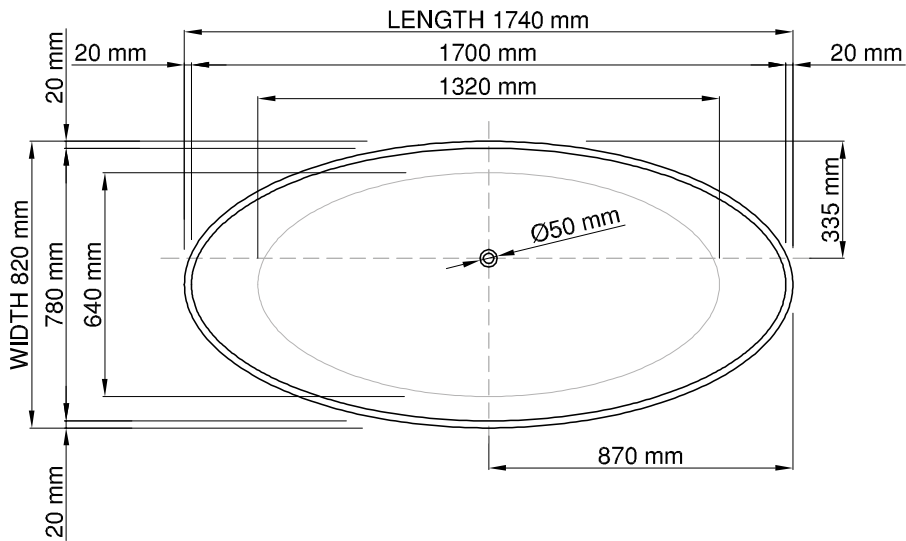

JEE-O london bath

Article code: **SBM061**
 White DADOquartz

Material: DADOquartz - Scratch & abrasion resistant

Overflow: with integrated overflow

Waste diameter: 50mm

Dimensions: L 174 x W 82 x H 52 cm
 Bathtub rim: 2 cm
 Net weight: 80kg
 Water capacity: 275L

Note: cast products are subject to size variation of +/-5 %

Dimension package: L 186 x W 92 x H 74 cm
 Package weight: 50kg

UV stability: 6 / BSEN438

25 year warranty - The general conditions can be found on our website: www.jee-o.com/downloads