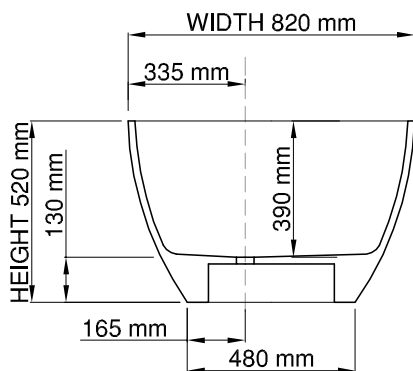

JEE-O london bath

Article code: **SBM061**
 White DADOquartz

Material: DADOquartz - Scratch & abrasion resistant

Overflow: with integrated overflow

Waste diameter: 50mm

Dimensions: L 174 x W 82 x H 52 cm
 Bathtub rim: 2 cm
 Net weight: 80kg
 Water capacity: 275L

Note: cast products are subject to size variation of +/-5 %

Dimension package: L 186 x W 92 x H 74 cm
 Package weight: 50kg

UV stability: 6 / BSEN438

25 year warranty - The general conditions can be found on our website: www.jee-o.com/downloads