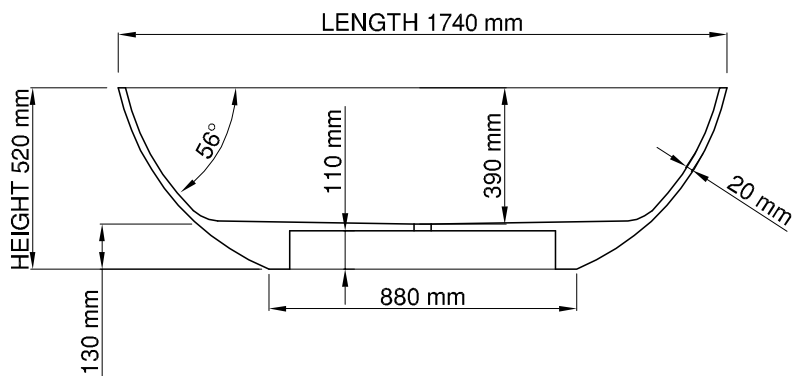

JEE-O london bath

Article code: **SBM061**
 White DADOquartz

Material: DADOquartz - Scratch & abrasion resistant

Overflow: with integrated overflow

Waste diameter: 50mm

Dimensions: L 174 x W 82 x H 52 cm
 Bathtub rim: 2 cm
 Net weight: 80kg
 Water capacity: 275L

Note: cast products are subject to size variation of +/-5 %

Dimension package: L 186 x W 92 x H 74 cm
 Package weight: 50kg

UV stability: 6 / BSEN438

25 year warranty - The general conditions can be found on our website: www.jee-o.com/downloads