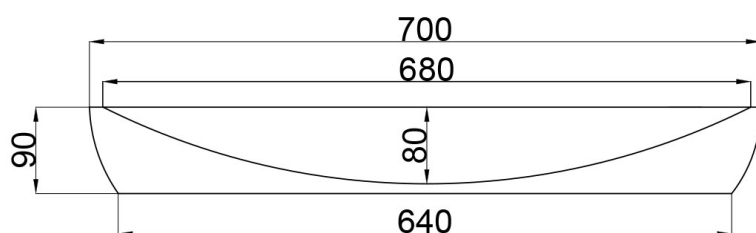

JEE-O maya basin specifications

Article code:

SWMBAS48
● White DADOquartz

Material:

DADOquartz - Scratch & abrasion resistant

Waste diameter:

40mm

Dimensions:

L 70 x W 40 x H 9 cm

Basin rim:
Net weight:

1cm
10kg

Note: cast products are subject to size variation of +/-5 %

Dimension package:
Package weight:

L 75 x W 45 x H 13 mm
5kg

UV stability:

6 / BSEN438