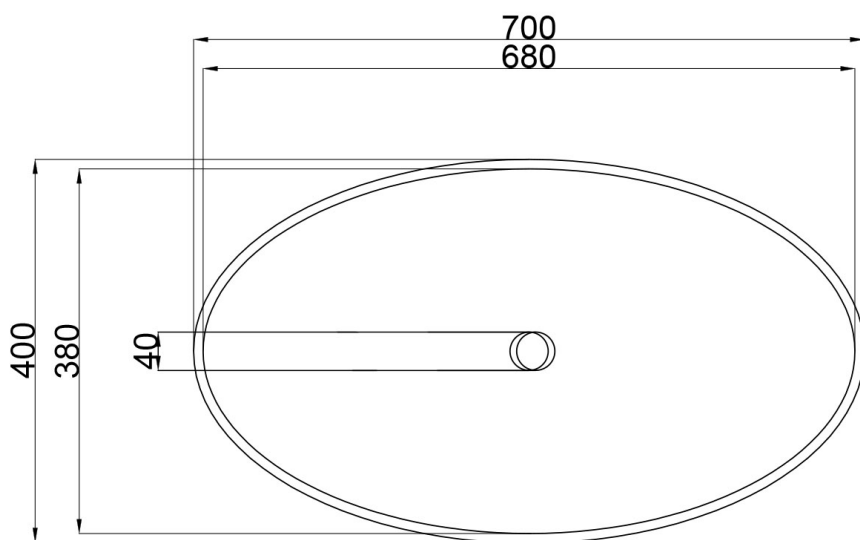

JEE-O maya basin specifications

Article code:

SWMBAS48
● White DADOquartz

Material:

DADOquartz - Scratch & abrasion resistant

Waste diameter:

40mm

Dimensions:

L 70 x W 40 x H 9 cm

Basin rim:
Net weight:

1cm
10kg

Note: cast products are subject to size variation of +/-5 %

Dimension package:
Package weight:

L 75 x W 45 x H 13 mm
5kg

UV stability:

6 / BSEN438