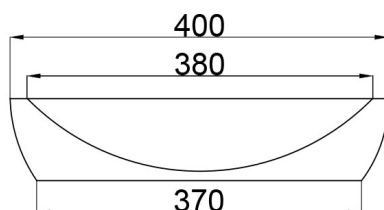

JEE-O maya basin specifications

Article code:

SWMBAS48
● White DADOquartz

Material:

DADOquartz - Scratch & abrasion resistant

Waste diameter:

40mm

Dimensions:

L 70 x W 40 x H 9 cm

Basin rim:
Net weight:

1cm
10kg

Note: cast products are subject to size variation of +/-5 %

Dimension package:
Package weight:

L 75 x W 45 x H 13 mm
5kg

UV stability:

6 / BSEN438