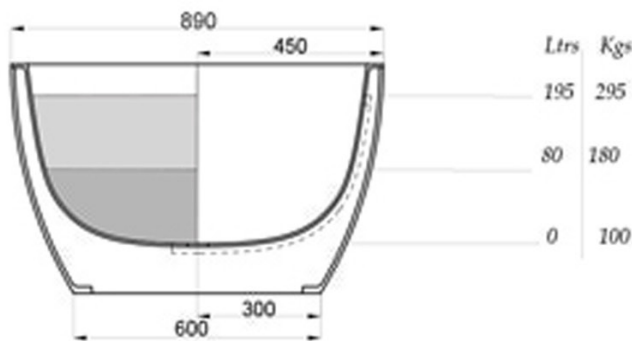

JEE-O maya bath specifications

Article code:

SBM040

● White DADOquartz

Material:

DADOquartz - Scratch & abrasion resistant

Overflow:

with integrated overflow

Waste diameter:

50mm

Dimensions:

L 171 x W 89 x H 57 cm

Bathtub rim:

6 cm

Net weight:

100kg

Water capacity:

195L

Note: cast products are subject to size variation of +/-5 %

Dimension package:

L 179 x W 93 x H 69 cm

Package weight:

50kg

UV stability: