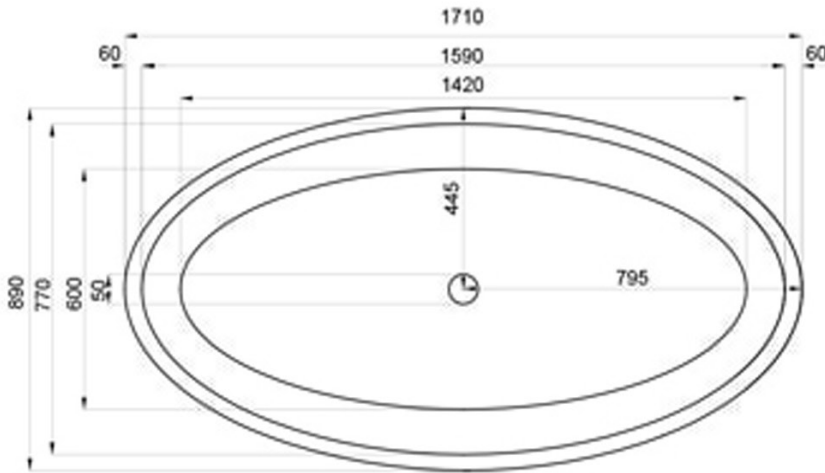

JEE-O maya bath specifications

Article code:

SBM040

● White DADOquartz

Material:

DADOquartz - Scratch & abrasion resistant

Overflow:

with integrated overflow

Waste diameter:

50mm

Dimensions:

L 171 x W 89 x H 57 cm

Bathtub rim:

6 cm

Net weight:

100kg

Water capacity:

195L

Note: cast products are subject to size variation of +/-5 %

Dimension package:

L 179 x W 93 x H 69 cm

Package weight:

50kg

UV stability: