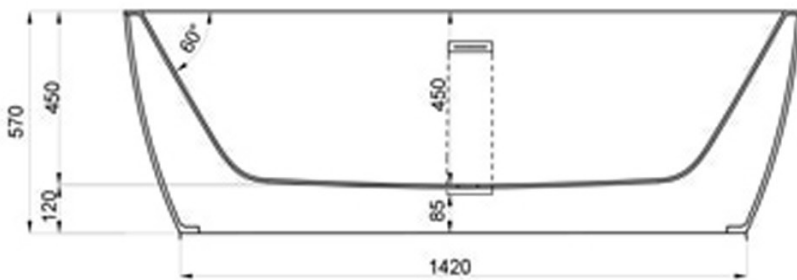

JEE-O maya bath specifications

Article code:

SBM040

● White DADOquartz

Material:

DADOquartz - Scratch & abrasion resistant

Overflow:

with integrated overflow

Waste diameter:

50mm

Dimensions:

L 171 x W 89 x H 57 cm

Bathtub rim:

6 cm

Net weight:

100kg

Water capacity:

195L

Note: cast products are subject to size variation of +/-5 %

Dimension package:

L 179 x W 93 x H 69 cm

Package weight:

50kg

UV stability: