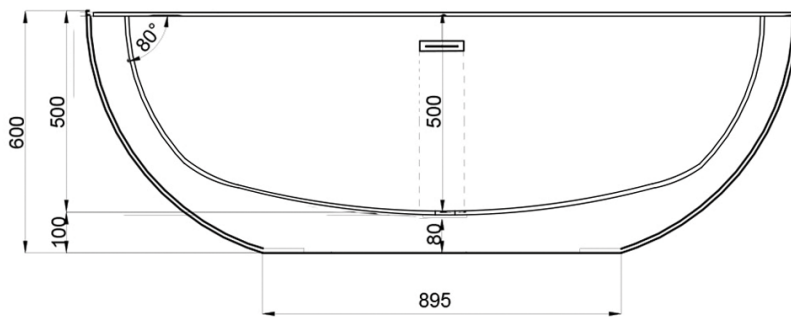

JEE-O moloko bath specifications

Article code:

SBM008

White DADOquartz

Dimensions:

L 177 x W 78 x H 60 cm

Bathtub rim:

8 cm

Net weight:

90kg

Water capacity:

210L

Material:

DADOquartz - Scratch & abrasion resistant

Note: cast products are subject to size variation of +/-5 %

Overflow:

with integrated overflow

Dimension package:

L 186 x W 84 x H 66 cm

Package weight:

50kg

Waste diameter:

50mm

UV stability: