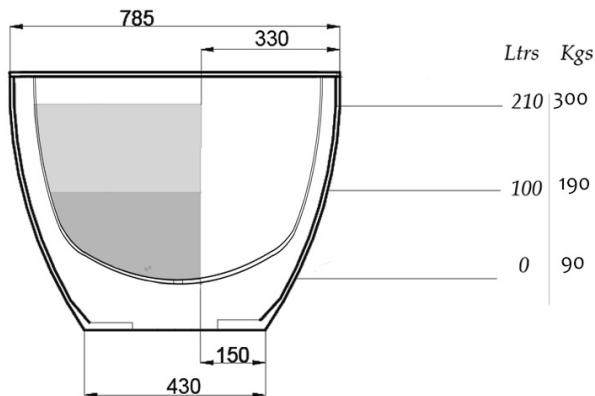

JEE-O moloko bath specifications

Article code:

SBM008

White DADOquartz

Dimensions:

L 177 x W 78 x H 60 cm

Bathtub rim:

8 cm

Net weight:

90kg

Water capacity:

210L

Material:

DADOquartz - Scratch & abrasion resistant

Note: cast products are subject to size variation of +/-5 %

Overflow:

with integrated overflow

Dimension package:

L 186 x W 84 x H 66 cm

Package weight:

50kg

Waste diameter:

50mm

UV stability: