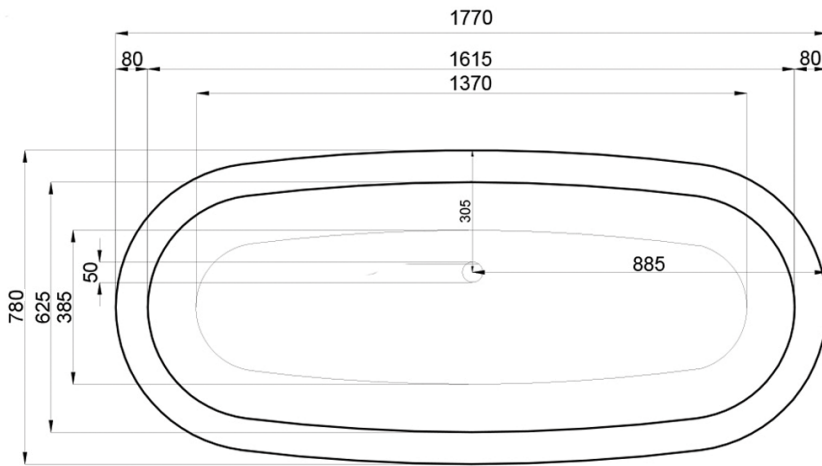

JEE-O moloko bath specifications

Article code:

SBM008

White DADOquartz

Dimensions:

L 177 x W 78 x H 60 cm

Bathtub rim:

8 cm

Net weight:

90kg

Water capacity:

210L

Material:

DADOquartz - Scratch & abrasion resistant

Note: cast products are subject to size variation of +/-5 %

Overflow:

with integrated overflow

Dimension package:

L 186 x W 84 x H 66 cm

Package weight:

50kg

Waste diameter:

50mm

UV stability: