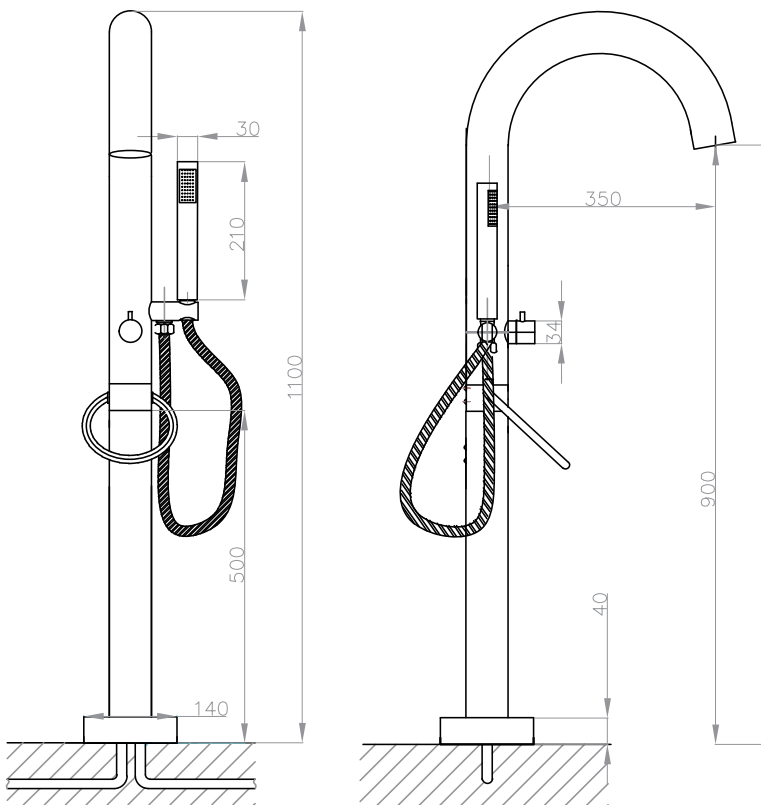

JEE-O original bath mixer

middle down - off

down - waterflow off

up - waterflow on

left - hot

right - cold

Article code:

100-3110

● Brushed

Material:

Stainless Steel r304

Cleaning instructions:

download JEE-O shower and taps manual on our website: www.jee-o.com

Cartridges:

Sedal ceramic mixing mechanism (35mm), item code 005-0101 and JEE-O ceramic diverter mechanism, item code 005-0302

Flow at water of 38°C / 100,4°F:

10l p/m at 3bar pressure

Flexhose:

150 cm length

Connection:

2 x G 1/2" (ø15mm / 0.6") nylon^(out)/epdm⁽ⁱⁿ⁾ flexhose with brass swivel British Standard Pipe (BSP)

Thread:

Dimension package: L 68 x W 53 x H 21 cm

Total weight: 10,0 kg

Package weight: 1,5 kg

Placing on a water-tight floor

7 year warranty - The general conditions can be found on our website: www.jee-o.com/downloads

HS code:

84818011900

Approvals:

CE-EN 200-2008