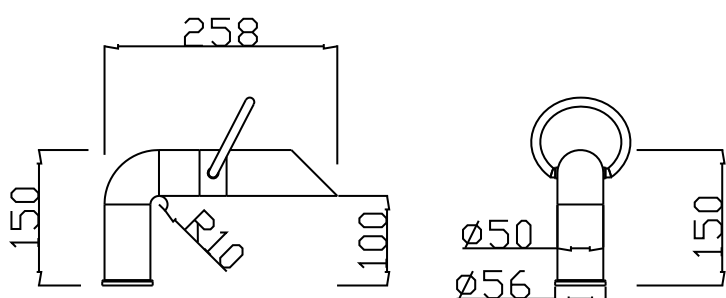

JEE-O pure basin mixer low

middle off

right water flow

Article code:	300-1700 ● brushed	Connection: Thread:	2 x G 1/2" (ø15mm / 0.6") British Standard Pipe (BSP)
Material:	Stainless Steel r304	Dimension package:	L 45 x W 27 x H 13 cm
Cleaning instructions:	download JEE-O shower and taps manual on our website: www.jee-o.com	Total weight:	2,8kg
Cartridge:	Kerox ceramic mixing mechanism (progressive), item code 005-0201	Package weight:	0,3kg
Flow at water of 38°C:	9L p/m at 3Bar pressure	7 year warranty - The general conditions can be found on our website: www.jee-o.com/downloads	
Pressure:	Recommended working pressure 3Bar	HS code:	84818011900
		Approvals:	SLS BS EN 817