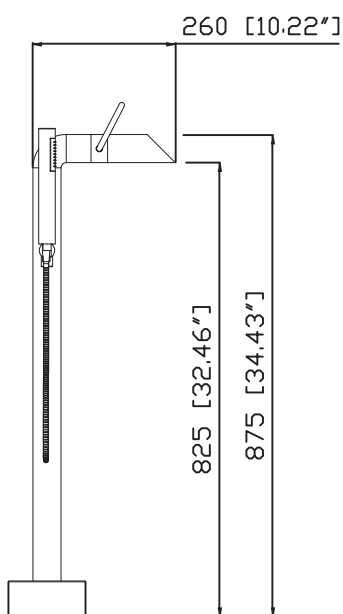

JEE-O pure bath mixer

left flow handshower

middle off

right flow spout

Article code:

300-3310

● Brushed

300-3311

Flow at water of 38°C / 100,4°F:

9L p/m at 3bar pressure

Flexhose:

150 cm length

Connection:

2 x G 1/2" (Ø15mm / 0.6") nylon^(out)/epdm⁽ⁱⁿ⁾ flexhose with brass swivel British Standard Pipe (BSP)

Thread:

Dimension package:

L 137 x W 47 x H 19 cm

Total weight:

8 kg

Package weight:

1.5 kg

Placing on a water-tight floor

7 year warranty - The general conditions can be found on our website: www.jee-o.com/downloads

HS code: