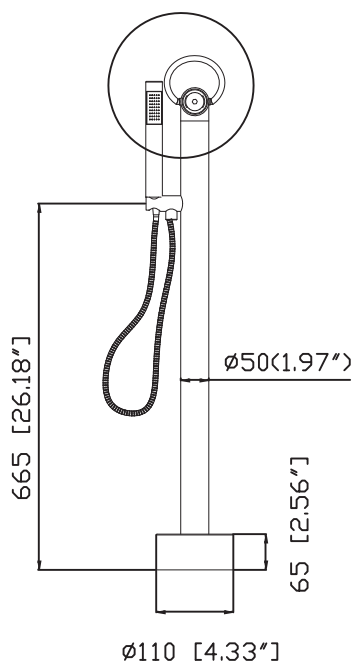

JEE-O pure bath mixer

left flow handshower

middle off

right flow spout

Article code:

300-3310

● Brushed

300-3311

● Polished

Material:

Stainless Steel r304

Cleaning instructions:

download JEE-O shower and taps manual on our website: www.jee-o.com

Cartridge:

Kerox ceramic mixing mechanism (progressive) with diverter, item code 005-0202

Flow at water of 38°C / 100,4°F:

9L p/m at 3bar pressure

Flexhose:

150 cm length

Connection:

2 x G 1/2" (Ø15mm / 0.6") nylon^(out)/epdm⁽ⁱⁿ⁾ flexhose with brass swivel British Standard Pipe (BSP)

Thread:

Dimension package:

L 137 x W 47 x H 19 cm

Total weight:

8 kg

Package weight:

1.5 kg

Placing on a water-tight floor

7 year warranty - The general conditions can be found on our website: www.jee-o.com/downloads

HS code: