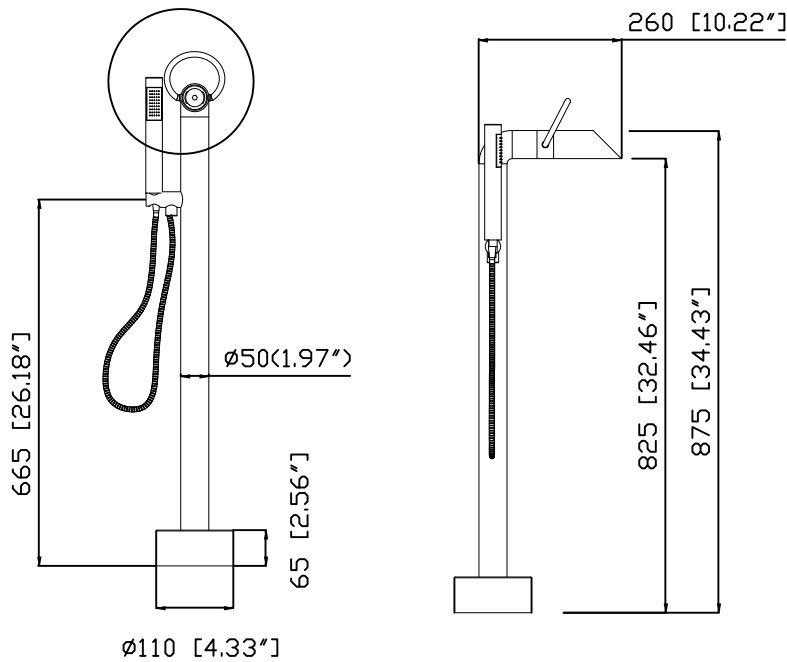

JEE-O pure bath mixer

left flow handshower

middle off

right flow spout

Article code:

300-3310

● Brushed

Material:

Stainless Steel r304

Cleaning instructions:

download JEE-O shower and taps manual on our website: www.jee-o.com

Cartridge:

Kerox ceramic mixing mechanism (progressive) with diverter, item code 005-0202

Flow at water of 38°C / 100,4°F:

9L p/m at 3bar pressure

Flexhose:

150 cm length

Connection:

2 x G 1/2" (Ø15mm / 0.6") nylon^(out)/epdm⁽ⁱⁿ⁾ flexhose with brass swivel British Standard Pipe (BSP)

Thread:

Dimension package:

L 137 x W 47 x H 19 cm

Total weight:

8 kg

Package weight:

1.5 kg

Placing on a water-tight floor

7 year warranty - The general conditions can be found on our website: www.jee-o.com/downloads

HS code:

84818011900