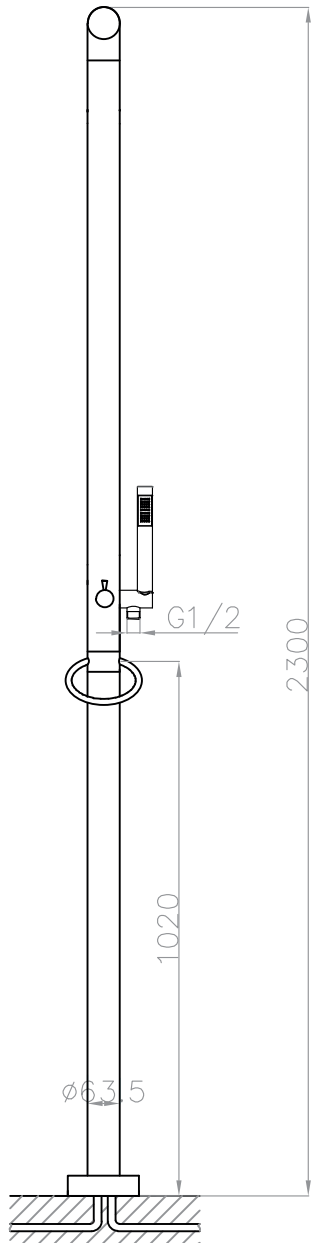

JEE-O pure shower 02

middle down - off

down - waterflow off

up - waterflow on

left - hot

right - cold

Article code:

300-6210

● Brushed

300-6211

● Polished

Material:

Stainless Steel r304

Cleaning instructions:

download JEE-O shower and taps manual on our website: www.jee-o.com

Cartridges:

Sedal ceramic mixing mechanism (35mm), item code 005-0101 and JEE-O ceramic diverter mechanism, item code 005-0302

Flow at water of 38°C / 100,4°F:

11L p/m at 3bar pressure

Flexhose:

150 cm length

Connection:

2 x G 1/2" (ø15mm / 0.6") nylon^(out)/epdm⁽ⁱⁿ⁾ flexhose with brass swivel British Standard Pipe (BSP)

Thread:

Dimension package:

L 158 x W 18 W 54 x H 21 cm

Total weight:

13.1 kg

Package weight:

2.8 kg