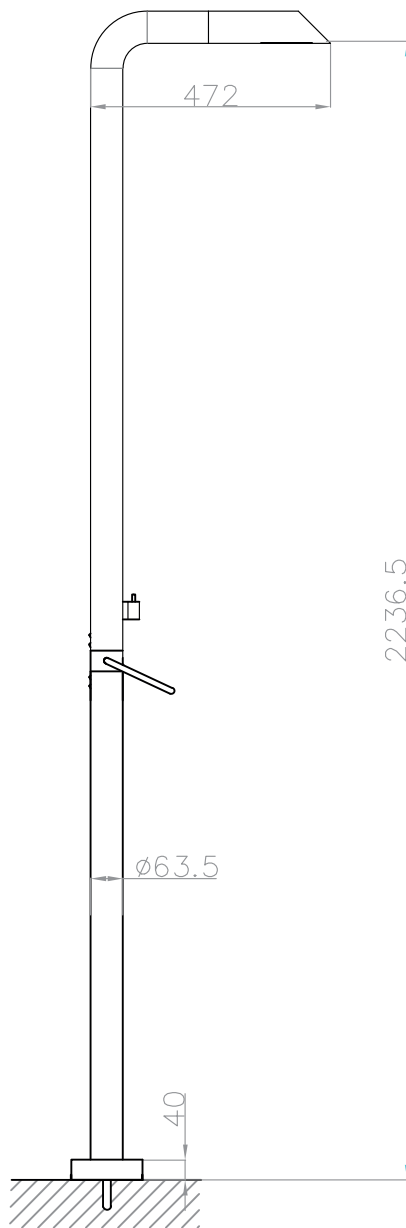

JEE-O pure shower 02

middle down - off

down - waterflow off

up - waterflow on

left - hot

right - cold

Article code:

300-6210

Sedal ceramic mixing mechanism (35mm), item code 005-0101 and JEE-O ceramic diverter mechanism, item code 005-0302

Flow at water of 38°C / 100,4°F:

11L p/m at 3bar pressure

Flexhose:

150 cm length

Connection:

2 x G 1/2" (ø15mm / 0.6") nylon^(out)/epdm⁽ⁱⁿ⁾ flexhose with brass swivel British Standard Pipe (BSP)

Thread:

Dimension package:

L 158 x W 18 W 54 x H 21 cm

Total weight:

13.1 kg

Package weight:

2.8 kg