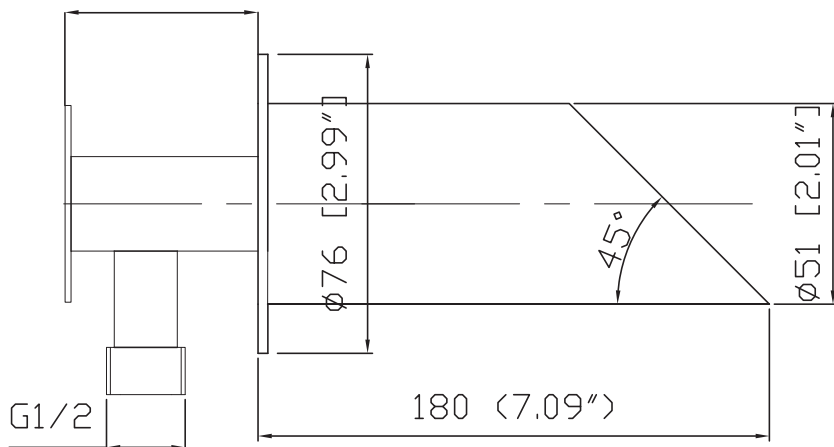

JEE-O pure wall basin mixer set

51-70 [2.01" - 2.76"]

Article code:

006-0000

● Brushed

006-0001

● PVD coated matt gold

Material:

Stainless Steel r304

Cleaning instructions:

download JEE-O shower and taps manual on our website: www.jee-o.com

Coating:

PVD coating

Cartridge:

Sedal ceramic mixing mechanism (40mm), item code 005-0102

Flow at water of 38°C / 100,4°F:

9L p/m at 3bar pressure

Connection:

Thread:

4 x G 1/2" (ø15mm / 0.6")
British Standard Pipe (BSP)

Dimension package:

Total weight:

Package weight:

L 28 x W 19 x H 13,5 cm