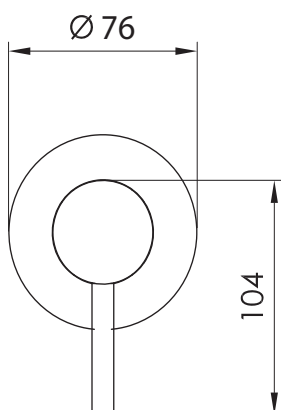

JEE-O pure wall basin mixer set

51-70 [2.01" - 2.76"]

Article code:

006-0000

● Brushed

006-0001

● PVD coated matt gold

Material:

Stainless Steel r304

Cleaning instructions:

download JEE-O shower and taps manual on our website: www.jee-o.com

Coating:

PVD coating

Cartridge:

Sedal ceramic mixing mechanism (40mm), item code 005-0102

Flow at water of 38°C / 100,4°F:

9L p/m at 3bar pressure

Connection:

Thread:

4 x G 1/2" (ø15mm / 0.6")
British Standard Pipe (BSP)

Dimension package:

Total weight:

Package weight:

L 28 x W 19 x H 13,5 cm