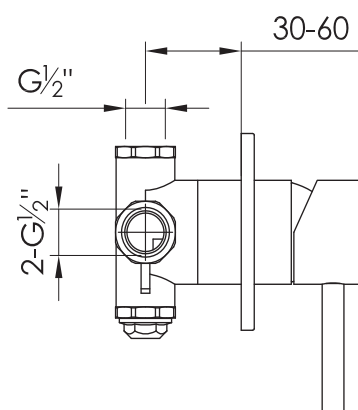

JEE-O pure wall basin mixer set

51-70 [2.01" - 2.76"]

Article code:

006-0000

● Brushed

006-0001

● PVD coated matt gold

Material:

Stainless Steel r304

Cleaning instructions:

download JEE-O shower and taps manual on our website: www.jee-o.com

Coating:

PVD coating

Cartridge:

Sedal ceramic mixing mechanism (40mm), item code 005-0102

Flow at water of 38°C / 100,4°F:

9L p/m at 3bar pressure

Connection:

Thread:

4 x G 1/2" (ø15mm / 0.6")
British Standard Pipe (BSP)

Dimension package:

Total weight:

Package weight:

L 28 x W 19 x H 13,5 cm