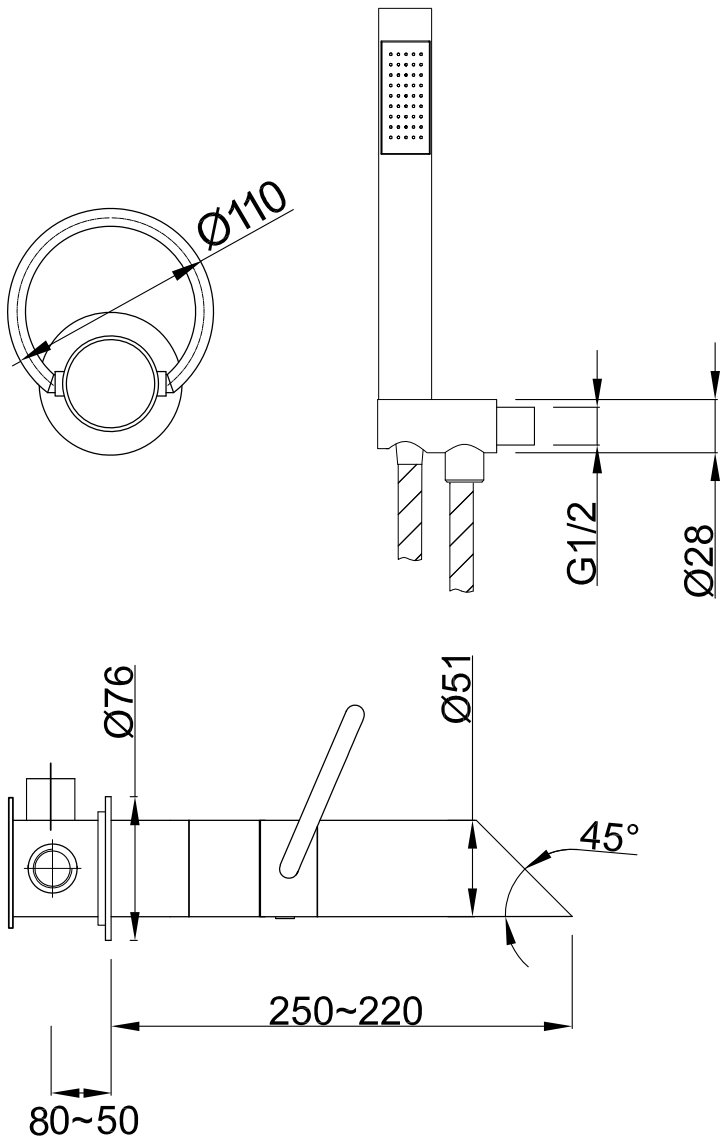

# JEE-O pure wall bath mixer

left flow handshower

middle off

right flow spout

Article code:

300-3510

● Brushed

Material:

Stainless Steel r304

Cleaning instructions:

download JEE-O shower and taps manual on our website: [www.jee-o.com](http://www.jee-o.com)

Cartridge:

Kerox ceramic mixing mechanism (progressive) with diverter, item code 005-0202

Flow at water of 38°C /100,4°F:

9L p/m at 3bar pressure

Flexhose:

150 cm length

Connection:

Thread:

4 x G 1/2" (ø15mm / 0.6")  
British Standard Pipe (BSP)

Dimension package:

Total weight:

Package weight:

L 45 x W 27 x H 14 cm

3.5 kg

0.3 kg

7 year warranty - The general conditions can be found on our website: [www.jee-o.com/downloads](http://www.jee-o.com/downloads)

HS code: 84818011900