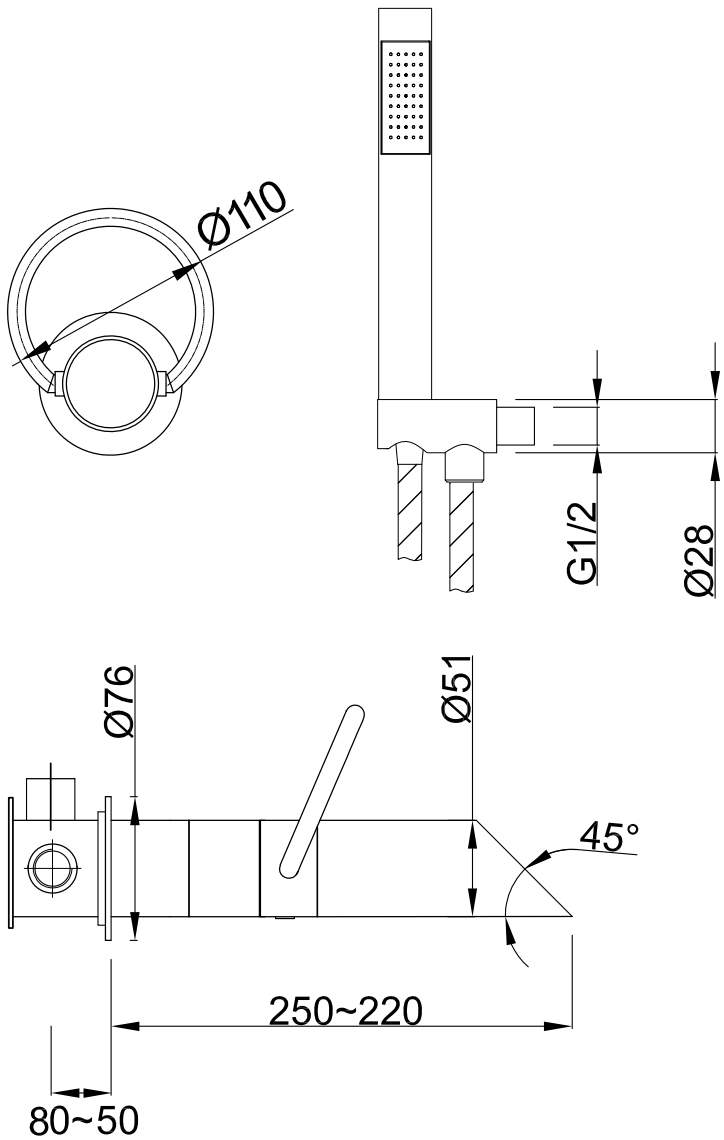

JEE-O pure wall bath mixer

left flow handshower

middle off

right flow spout

Article code:

300-3510

● Brushed

Material:

Stainless Steel r304

Cleaning instructions:

download JEE-O shower and taps manual on our website: www.jee-o.com

Cartridge:

Kerox ceramic mixing mechanism (progressive) with diverter, item code 005-0202

Flow at water of 38°C:

9L p/m at 3Bar pressure

Pressure:

Recommended working pressure 3Bar

Flexhose:

150 cm length

Connection:

Thread:

4 x G 1/2" (ø15mm / 0.6")
British Standard Pipe (BSP)

Dimension package:

Total weight:

Package weight:

L 45 x W 27 x H 14 cm

3.5 kg

0.3 kg

7 year warranty - The general conditions can be found on our website: www.jee-o.com/downloads

HS code: 84818011900