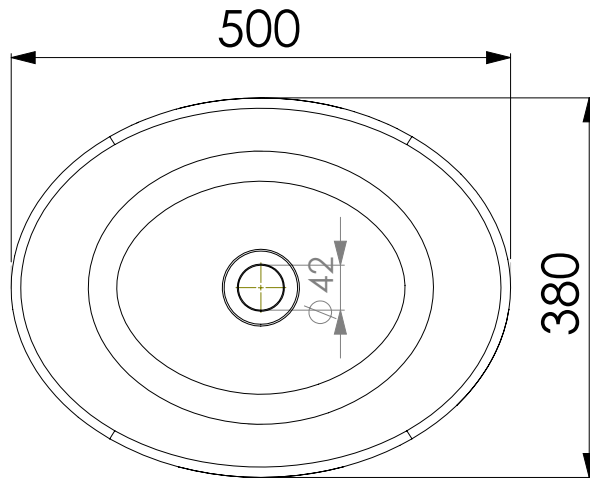

# JEE-O rio basin large

Article code:

SWMBAS75

● White DADOquartz

SWMBAS75 - black RAL 9005

● Spray painted outside matt

Material:

DADOquartz - Scratch & abrasion resistant

Coating:

Spray painted matt

Waste diameter:

42mm

Dimensions:

L 50 x W 38 x H 17,5 cm

Basin rim:

1 cm

Net weight:

7kg

Note: cast products are subject to size variation of +/-5 %

Dimension package:

L 52 x W 50 x H 18 cm

Package weight:

1,2 kg

UV stability: