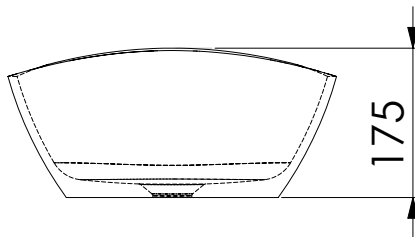

# JEE-O rio basin large

Article code:

SWMBAS75

● White DADOquartz

SWMBAS75 - black RAL 9005

● Spray painted outside matt

Material:

DADOquartz - Scratch & abrasion resistant

Coating:

Spray painted matt

Waste diameter:

42mm

Dimensions:

L 50 x W 38 x H 17,5 cm

Basin rim:

1 cm

Net weight:

7kg

Note: cast products are subject to size variation of +/-5 %

Dimension package:

L 52 x W 50 x H 18 cm

Package weight:

1,2 kg

UV stability: