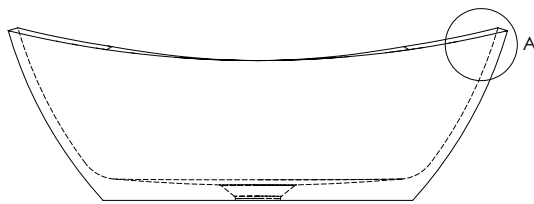

# JEE-O rio basin large

Article code:

SWMBAS75

● White DADOquartz

SWMBAS75 - black RAL 9005

● Spray painted outside matt

Material:

DADOquartz - Scratch & abrasion resistant

Coating:

Spray painted matt

Waste diameter:

42mm

Dimensions:

L 50 x W 38 x H 17,5 cm

Basin rim:

1 cm

Net weight:

7kg

Note: cast products are subject to size variation of +/-5 %

Dimension package:

L 52 x W 50 x H 18 cm

Package weight:

1,2 kg

UV stability: