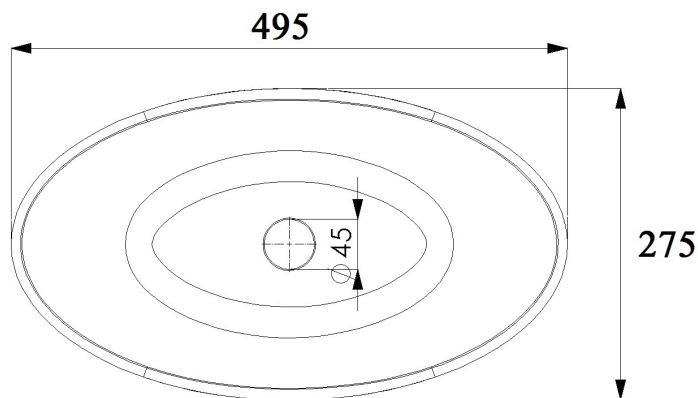

JEE-O rio basin small

Article code:

SWMBAS68

● White DADOquartz

SWMBAS68 - black RAL 9005

● Spray painted outside matt

Material:

DADOquartz - Scratch & abrasion resistant

Coating:

Spray painted matt

Waste diameter:

45mm

Dimensions:

L 49,5 x W 27,5 x H 17 cm

Basin rim:

1 cm

Net weight:

4.2kg

Note: cast products are subject to size variation of +/- 5 %

Dimension package:

L 52 x W 50 x H 19 cm

Package weight:

1,2 kg

UV stability: