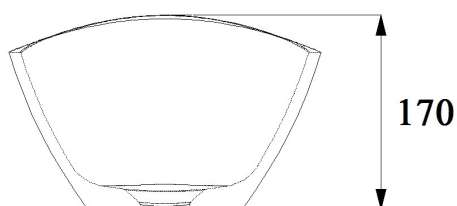

JEE-O rio basin small

Article code:

SWMBAS68

● White DADOquartz

SWMBAS68 - black RAL 9005

● Spray painted outside matt

Material:

DADOquartz - Scratch & abrasion resistant

Coating:

Spray painted matt

Waste diameter:

45mm

Dimensions:

L 49,5 x W 27,5 x H 17 cm

Basin rim:

1 cm

Net weight:

4.2kg

Note: cast products are subject to size variation of +/- 5 %

Dimension package:

L 52 x W 50 x H 19 cm

Package weight:

1,2 kg

UV stability: