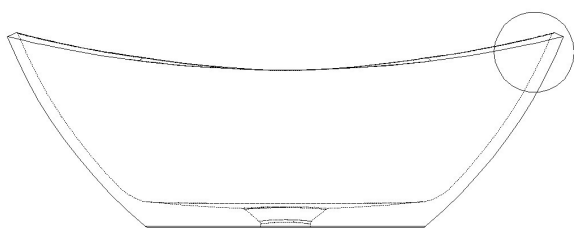

JEE-O rio basin small

Article code:

SWMBAS68

● White DADOquartz

SWMBAS68 - black RAL 9005

● Spray painted outside matt

Material:

DADOquartz - Scratch & abrasion resistant

Coating:

Spray painted matt

Waste diameter:

45mm

Dimensions:

L 49,5 x W 27,5 x H 17 cm

Basin rim:

1 cm

Net weight:

4.2kg

Note: cast products are subject to size variation of +/- 5 %

Dimension package:

L 52 x W 50 x H 19 cm

Package weight:

1,2 kg

UV stability: