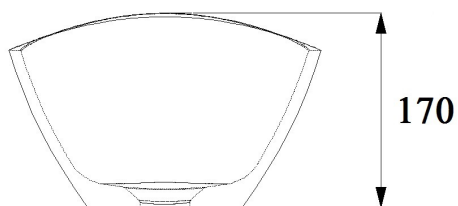

# JEE-O rio basin small specifications

Article code:

**SWMBAS68**

● White DADOquartz

**SWMBAS68 - black** RAL 9005

● Spray painted matt outside

Material:  
Coating:

DADOquartz - Scratch & abrasion resistant  
Spray painted matt outside

Waste diameter:

45mm

Dimensions:

Basin rim: 1 cm

Net weight: 4.2kg

Note: cast products are subject to size variation of +/-5 %

Dimension package:

Package weight: 1,2 kg