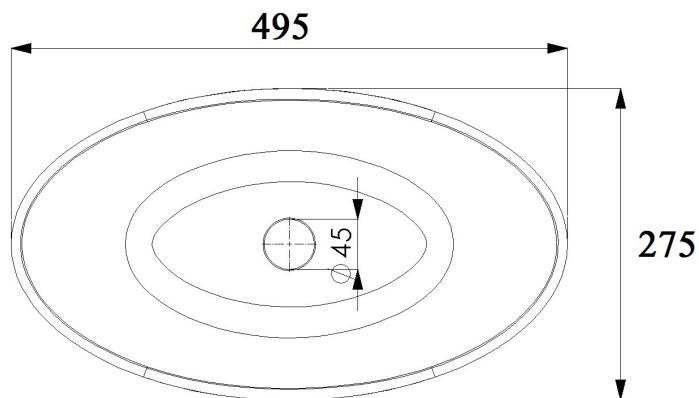

# JEE-O rio basin small specifications

Article code:

**SWMBAS68**

● White DADOquartz

**SWMBAS68 - black** RAL 9005

● Spray painted matt outside

Material:  
Coating:

DADOquartz - Scratch & abrasion resistant  
Spray painted matt outside

Waste diameter:

45mm

Dimensions:

Basin rim: 1 cm

Net weight: 4.2kg

Note: cast products are subject to size variation of +/-5 %

Dimension package:

Package weight: 1,2 kg