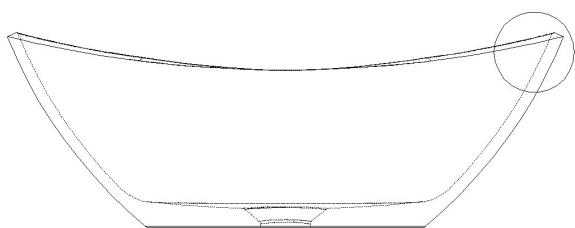

# JEE-O rio basin small specifications

Article code:

**SWMBAS68**

● White DADOquartz

**SWMBAS68 - black** RAL 9005

● Spray painted matt outside

Material:  
Coating:

DADOquartz - Scratch & abrasion resistant  
Spray painted matt outside

Waste diameter:

45mm

Dimensions:

Basin rim: 1 cm

Net weight: 4.2kg

Note: cast products are subject to size variation of +/-5 %

Dimension package:

Package weight: 1,2 kg