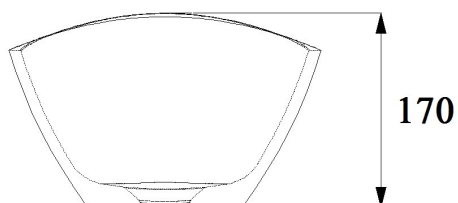

# JEE-O rio basin small

Article code:

- SWMBAS68
- White DADOquartz
- SWMBAS68 - black
- Outside - black
- SWMBAS68 - terra pink
- Outside - terra pink
- SWMBAS68 - silver
- Outside - silver
- SWMBAS68 - bronze
- Outside - bronze
- SWMBAS68 - gold
- Outside - gold
- SWMBAS68 - dark steel
- Outside - dark steel

Dimensions: L 49,5 x W 27,5 x H 17 cm  
 Basin rim: 1 cm  
 Net weight: 4.2kg

Note: cast products are subject to size variation of +/- 5 %

Dimension package: L 52 x W 50 x H 19 cm  
 Package weight: 1,2 kg

Material: DADOquartz - Scratch & abrasion resistant  
 Coating: Spray painted matt  
 Waste diameter: 45mm

JEE-O rio basin small specifications + colours | November 2023

Models are subject to change and specs may contain typographical errors