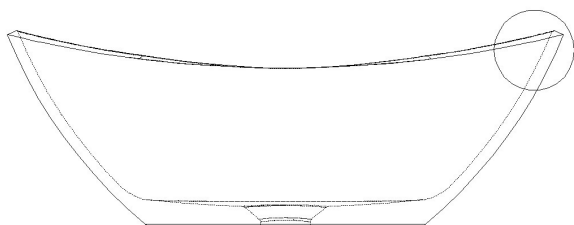

# JEE-O rio basin small

Article code:

- SWMBAS68
- White DADOquartz
- SWMBAS68 - black
- Outside - black
- SWMBAS68 - terra pink
- Outside - terra pink
- SWMBAS68 - silver
- Outside - silver
- SWMBAS68 - bronze
- Outside - bronze
- SWMBAS68 - gold
- Outside - gold
- SWMBAS68 - dark steel
- Outside - dark steel

Dimensions: L 49,5 x W 27,5 x H 17 cm  
 Basin rim: 1 cm  
 Net weight: 4.2kg

Note: cast products are subject to size variation of +/- 5 %

Dimension package: L 52 x W 50 x H 19 cm  
 Package weight: 1,2 kg

Material: DADOquartz - Scratch & abrasion resistant  
 Coating: Spray painted matt  
 Waste diameter: 45mm

JEE-O rio basin small specifications + colours | November 2023

Models are subject to change and specs may contain typographical errors