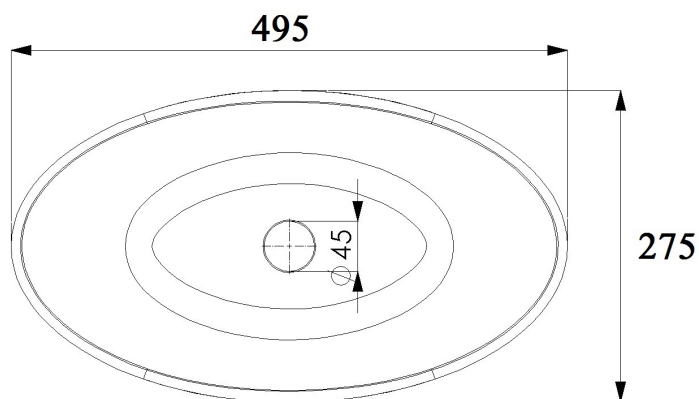

# JEE-O rio basin small

Article code:

- SWMBAS68
- White DADOquartz
- SWMBAS68 - black
- Outside - black
- SWMBAS68 - terra pink
- Outside - terra pink
- SWMBAS68 - silver
- Outside - silver
- SWMBAS68 - bronze
- Outside - bronze
- SWMBAS68 - gold
- Outside - gold
- SWMBAS68 - dark steel
- Outside - dark steel

Dimensions: L 49,5 x W 27,5 x H 17 cm  
 Basin rim: 1 cm  
 Net weight: 4.2kg

Note: cast products are subject to size variation of +/- 5 %

Dimension package: L 52 x W 50 x H 19 cm  
 Package weight: 1,2 kg