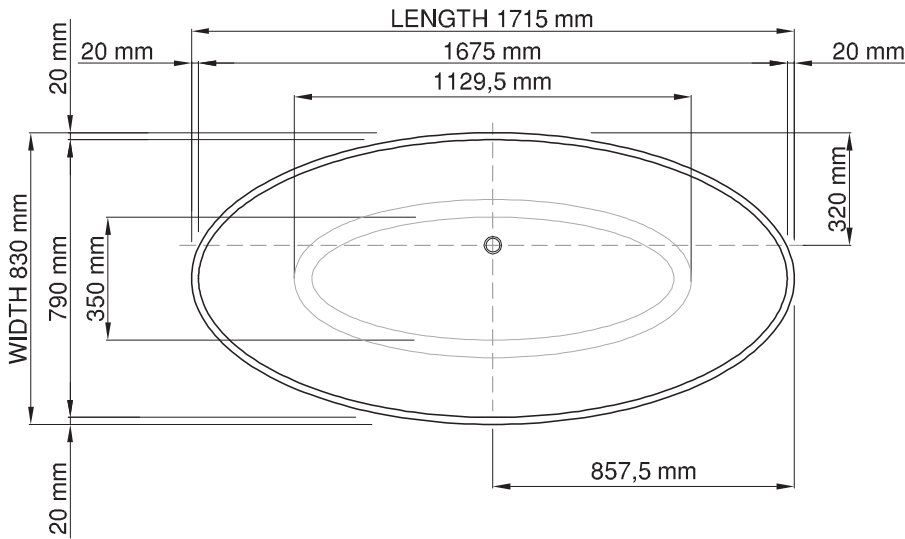

JEE-O rio bath

Article code:

SBM066

● White DADOquartz

SBM066 - black RAL 9005

● Spray painted outside matt

Material:

DADOquartz - Scratch & abrasion resistant

Coating:

Spray painted matt

Overflow:

with integrated overflow

Waste diameter:

50mm

Dimensions:

L 171.5 x W 83 x H 53.5/63 cm

Bathtub rim:

2 cm

Net weight:

90kg

Water capacity:

290L

Note: cast products are subject to size variation of +/- 5 %

Dimension package:

L 180 x W 91 x H 77 cm

Package weight:

50kg

25 year warranty - The general conditions can be found on our website: www.jee-o.com/downloads

25 year warranty

HS code:

68109900

European Standard:

NEN-EN 14516-2015