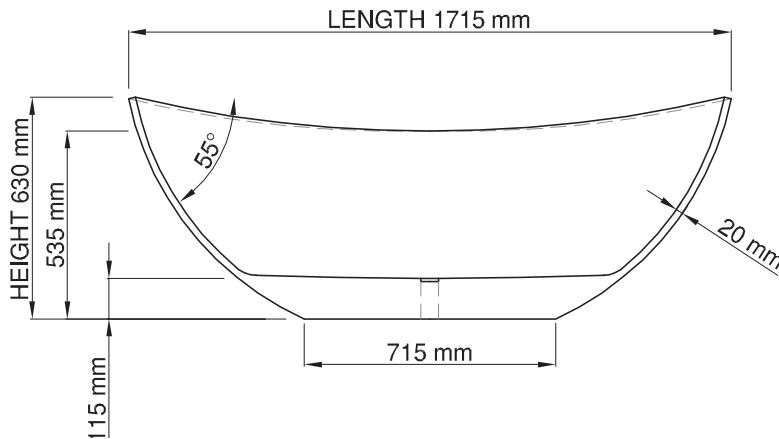

JEE-O rio bath

Article code:

SBM066

● White DADOquartz

SBM066 - black RAL 9005

● Spray painted outside matt

Material:

DADOquartz - Scratch & abrasion resistant

Coating:

Spray painted matt

Overflow:

with integrated overflow

Waste diameter:

50mm

Dimensions:

L 171.5 x W 83 x H 53.5/63 cm

Bathtub rim:

2 cm

Net weight:

90kg

Water capacity:

290L

Note: cast products are subject to size variation of +/- 5 %

Dimension package:

L 180 x W 91 x H 77 cm

Package weight:

50kg

25 year warranty - The general conditions can be found on our website: www.jee-o.com/downloads

25 year warranty

HS code:

68109900

European Standard:

NEN-EN 14516-2015