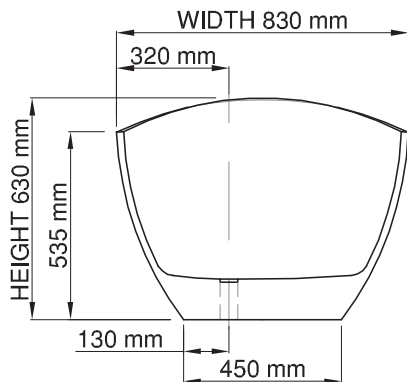

JEE-O rio bath

Article code:

SBM066

● White DADOquartz

SBM066 - black RAL 9005

● Spray painted outside matt

Material:

DADOquartz - Scratch & abrasion resistant

Coating:

Spray painted matt

Overflow:

with integrated overflow

Waste diameter:

50mm

Dimensions:

L 171.5 x W 83 x H 53.5/63 cm

Bathtub rim:

2 cm

Net weight:

90kg

Water capacity:

290L

Note: cast products are subject to size variation of +/- 5 %

Dimension package:

L 180 x W 91 x H 77 cm

Package weight:

50kg

25 year warranty - The general conditions can be found on our website: www.jee-o.com/downloads

25 year warranty

HS code:

68109900

European Standard:

NEN-EN 14516-2015