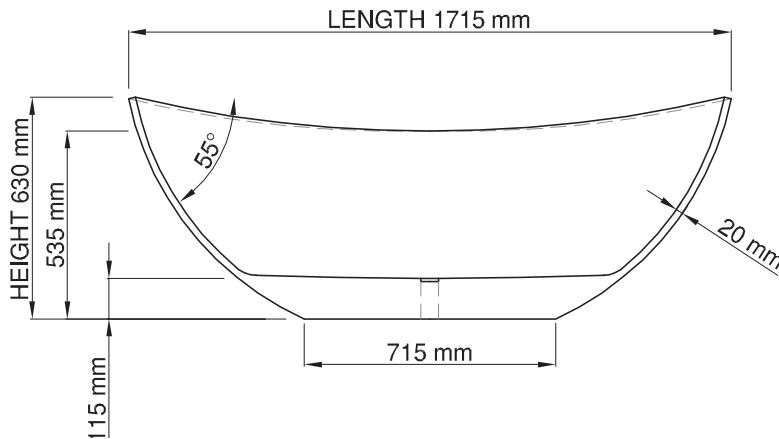

JEE-O rio bath specifications

Article code:

SBM066

● White DADOquartz

SBM066 - black RAL 9005

● Spray painted matt outside

Material:
Coating:

DADOquartz - Scratch & abrasion resistant
Spray painted matt outside

Overflow:

with integrated overflow

Waste diameter:

50mm

Dimensions:

L 171.5 x W 83 x H 53.5/63 cm

Bathtub rim:

2 cm

Net weight:

90kg

Water capacity:

290L

Note: cast products are subject to size variation of +/-5 %

Dimension package:

L 180 x W 91 x H 77 cm

Package weight:

50kg

UV stability:

6 / BSEN438

25 year warranty

HS code:

68109900

European Standard:

NEN-EN 14516-2015