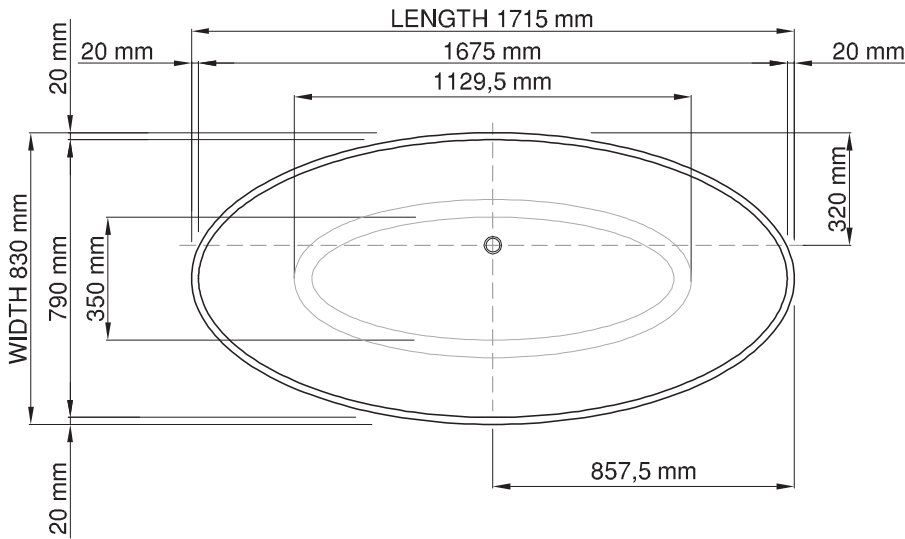

JEE-O rio bath specifications

Article code:

SBM066

● White DADOquartz

SBM066 - black RAL 9005

● Spray painted matt outside

Material:
Coating:

DADOquartz - Scratch & abrasion resistant
Spray painted matt outside

Overflow:

with integrated overflow

Waste diameter:

50mm

Dimensions:

L 171.5 x W 83 x H 53.5/63 cm

Bathtub rim:

2 cm

Net weight:

90kg

Water capacity:

290L

Note: cast products are subject to size variation of +/-5 %

Dimension package:

L 180 x W 91 x H 77 cm

Package weight: