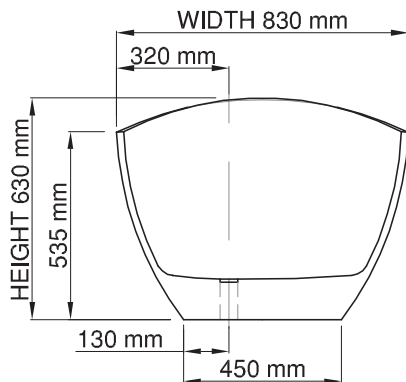

JEE-O rio bath specifications

Article code:

SBM066

● White DADOquartz

SBM066 - black RAL 9005

● Spray painted matt outside

Material:
Coating:

DADOquartz - Scratch & abrasion resistant
Spray painted matt outside

Overflow:

with integrated overflow

Waste diameter:

50mm

Dimensions:

L 171.5 x W 83 x H 53.5/63 cm

Bathtub rim:

2 cm

Net weight:

90kg

Water capacity:

290L

Note: cast products are subject to size variation of +/-5 %

Dimension package:

L 180 x W 91 x H 77 cm

Package weight:

50kg

UV stability:

6 / BSEN438

25 year warranty

HS code:

68109900

European Standard:

NEN-EN 14516-2015