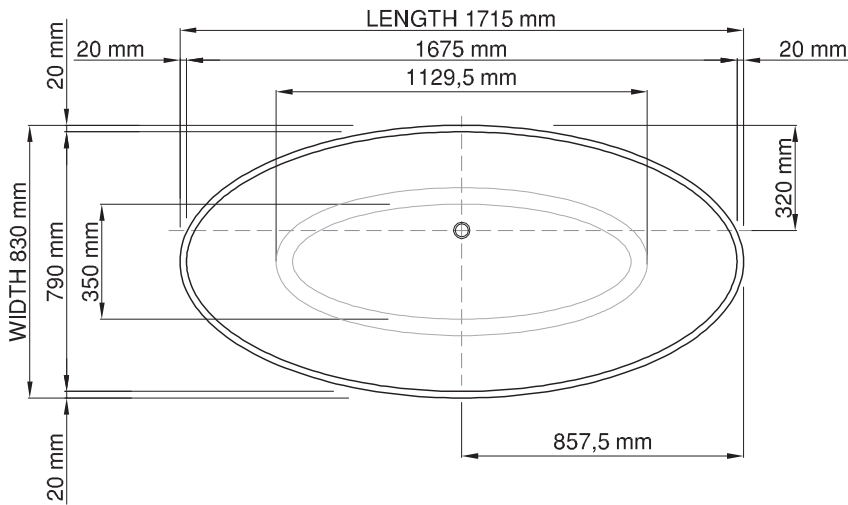

JEE-O rio bath

Article code:

- SBM066
- White DADOquartz
- SBM066 - black
- Outside - black
- SBM066 - terra pink
- Outside - terra pink
- SBM066 - silver
- Outside - silver
- SBM066 - bronze
- Outside - bronze
- SBM066 - gold
- Outside - gold
- SBM066 - dark steel
- Outside - dark steel

Material:
Coating:
Overflow:
Waste diameter:

DADOquartz - Scratch & abrasion resistant
Spray painted matt
with integrated overflow
50mm

Dimensions: L 171.5 x W 83 x H 53.5/63 cm
Bathtub rim: 2 cm
Net weight: 90kg
Water capacity: 290L

Note: cast products are subject to size variation of +/-5 %

Dimension package: L 180 x W 91 x H 77 cm
Package weight: 50kg

25 year warranty - The general conditions can be found on our website: www.jee-o.com/downloads

25 year warranty

HS code: 68109900
European Standard: NEN-EN 14516-2015