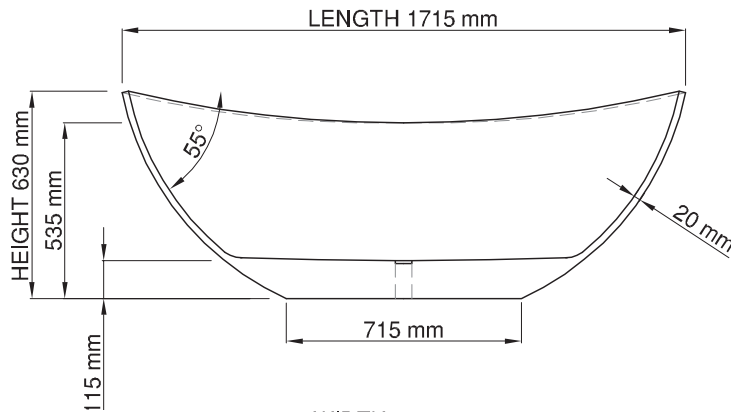

JEE-O rio bath

Article code:

- SBM066
- White DADOquartz
- SBM066 - black
- Outside - black
- SBM066 - terra pink
- Outside - terra pink
- SBM066 - silver
- Outside - silver
- SBM066 - bronze
- Outside - bronze
- SBM066 - gold
- Outside - gold
- SBM066 - dark steel
- Outside - dark steel

Material:
Coating:
Overflow:
Waste diameter:

DADOquartz - Scratch & abrasion resistant
Spray painted matt
with integrated overflow
50mm

Dimensions: L 171.5 x W 83 x H 53.5/63 cm
Bathtub rim: 2 cm
Net weight: 90kg
Water capacity: 290L

Note: cast products are subject to size variation of +/-5 %

Dimension package: L 180 x W 91 x H 77 cm
Package weight: 50kg

25 year warranty - The general conditions can be found on our website: www.jee-o.com/downloads

25 year warranty

HS code: 68109900
European Standard: NEN-EN 14516-2015