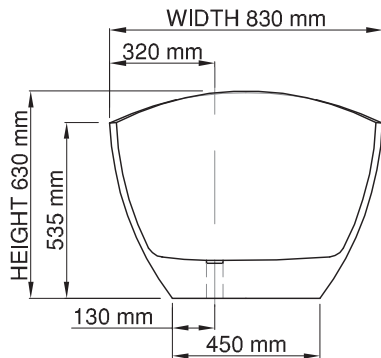

JEE-O rio bath

Article code:

- SBM066
- White DADOquartz
- SBM066 - black
- Outside - black
- SBM066 - terra pink
- Outside - terra pink
- SBM066 - silver
- Outside - silver
- SBM066 - bronze
- Outside - bronze
- SBM066 - gold
- Outside - gold
- SBM066 - dark steel
- Outside - dark steel

Material:
Coating:
Overflow:
Waste diameter:

DADOquartz - Scratch & abrasion resistant
Spray painted matt
with integrated overflow
50mm

Dimensions: L 171.5 x W 83 x H 53.5/63 cm
Bathtub rim: 2 cm
Net weight: 90kg
Water capacity: 290L

Note: cast products are subject to size variation of +/-5 %

Dimension package: L 180 x W 91 x H 77 cm
Package weight: 50kg

25 year warranty - The general conditions can be found on our website: www.jee-o.com/downloads

25 year warranty

HS code: 68109900
European Standard: NEN-EN 14516-2015