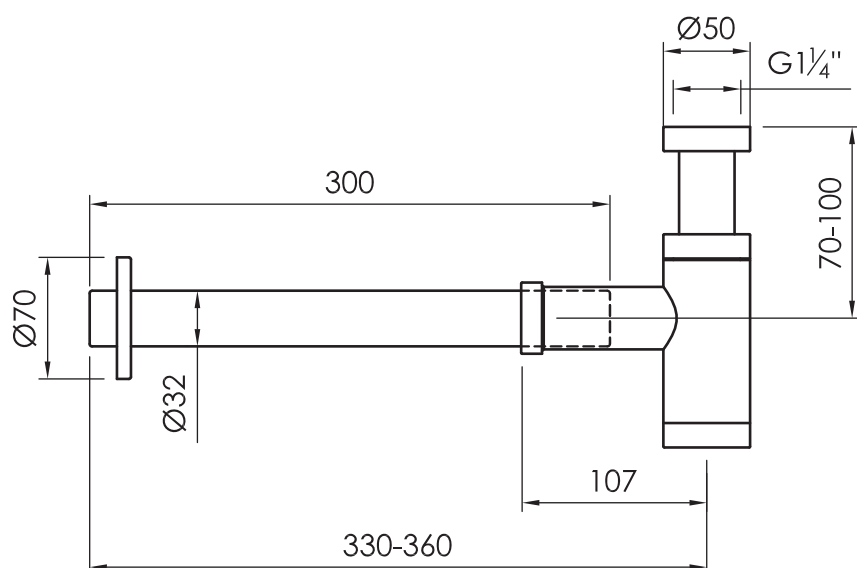

JEE-O siphon

Article code:

001-0020

● Brushed

001-0023

● Structured black

001-0024

● PVD coated bronze

001-0025

● PVD coated matt gold

001-0029

● PVD coated dark steel

Material:

Stainless steel

Cleaning instructions:

download JEE-O shower and taps manual on our website: www.jee-o.com

Connection:

G 1 ¼" (ø42mm / 1.6")

Dimension package:

L 27,5 x W 23 x H 6,5 cm

Total weight:

1,23 kg

Package weight:

0,27 kg