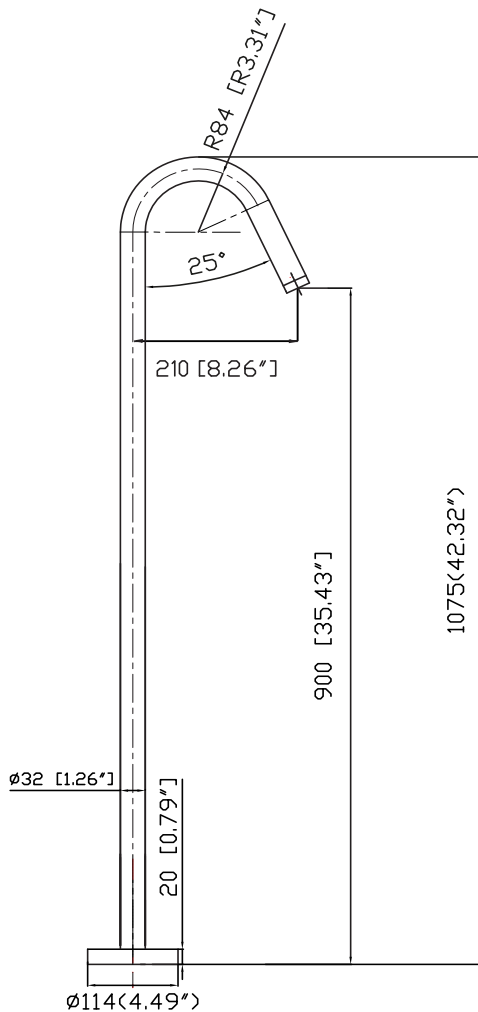

JEE-O slimline bath 01

Note:
UV radiation and extreme temperature can affect the color and structure of the surface of the colored version.

Article code:	800-3100 ● Brushed 800-3103 ● Structured black	Connection: Thread:	G ½" (Ø15mm / 0.6") British Standard Pipe (BSP)
Material:	Stainless Steel r304	Dimension package: Total weight: Package weight:	L 136 x W 36 x H 7 cm 4.8 kg 1.5 kg
Cleaning instructions:	download JEE-O shower and taps manual on our website: www.jee-o.com	Placing on a water-tight floor	
Pressure:	Recommended working pressure 3Bar	7 year warranty - The general conditions can be found on our website: www.jee-o.com/downloads	
		HS code:	84818011900
		Approvals:	SLS BS EN 817