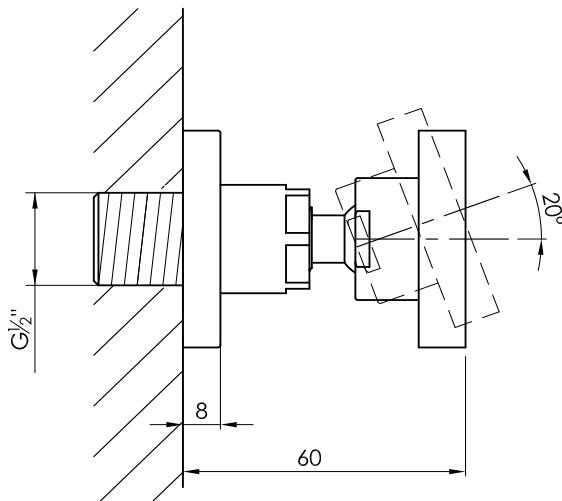

JEE-O slimline body jet

Article code:

801-6910

● Brushed

801-6913

● Structured black

801-6914

● PVD coated bronze

801-6915

● PVD coated matt gold

801-6919

● PVD coated dark steel

Material:

Stainless Steel r304

Cleaning instructions:

download JEE-O shower and taps manual on our website: www.jee-o.com

Flow at water of 38°C:

10l p/m at 3Bar pressure

Pressure:

Recommended working pressure 3Bar

Connection:

G 1/2" (ø15mm / 0.6")

Thread:

British Standard Pipe (BSP)

Dimension package:

L 7 x W 7 x H 10 cm

Total weight:

0,28 kg

Package weight:

0,03 kg

7 year warranty - The general conditions can be found on our website: www.jee-o.com/downloads

HS code: