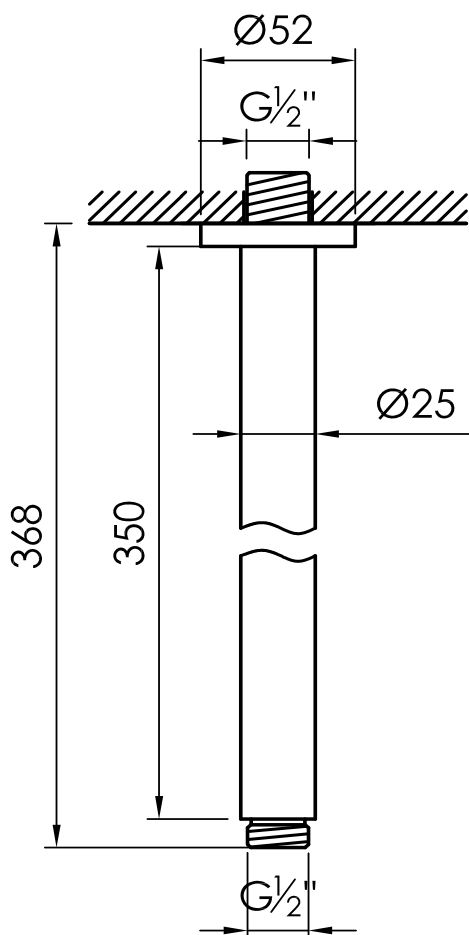

JEE-O slimline ceiling shower 35 specifications

Note:
UV radiation and extreme temperature
can affect the color and structure of the
surface of the structured black version.

Article code:

801-6830

brushed stainless steel

Note: to complete with JEE-O slimline shower heads

Connection:

Thread:

G 1/2" (Ø15mm / 0.6")

British Standard Pipe (BSP)

Dimension package:

Total weight:

Package weight:

L 39.5 x W 6 x H 4 cm

0.4 kg

0.05 kg

2 year warranty

HS code:

84818011900