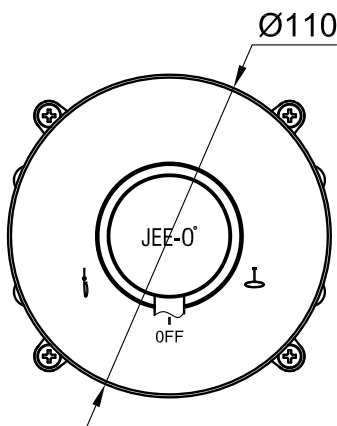

JEE-O slimline diverter

left hand shower

right shower

Article code:

800-2600

● Brushed

800-2603

● Structured black

Cleaning instructions:

download JEE-O shower and taps manual on our website: www.jee-o.com

Cartridge:

Fluhs ceramic diverter mechanism, item code 005-0601

Flow at water of 38°C:

11L p/m at 3Bar pressure

Pressure:

Recommended working pressure 3Bar

Connection:

3 x G 1/2" (0.6")

Thread:

British Standard Pipe (BSP)

Dimension package:

L 26 x W 18 x H 18 cm

Total weight: