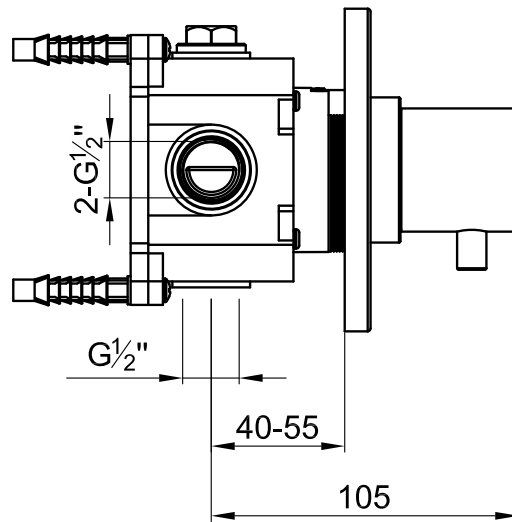

JEE-O slimline diverter

left hand shower

right shower

Article code:

800-2600

● Brushed

800-2603

● Structured black

Cleaning instructions:

download JEE-O shower and taps manual on our website: www.jee-o.com

Cartridge:

Fluhs ceramic diverter mechanism, item code 005-0601

Flow at water of 38°C:

11L p/m at 3Bar pressure

Pressure:

Recommended working pressure 3Bar

Connection:

3 x G 1/2" (0.6")

Thread:

British Standard Pipe (BSP)

Dimension package:

L 26 x W 18 x H 18 cm

Total weight: