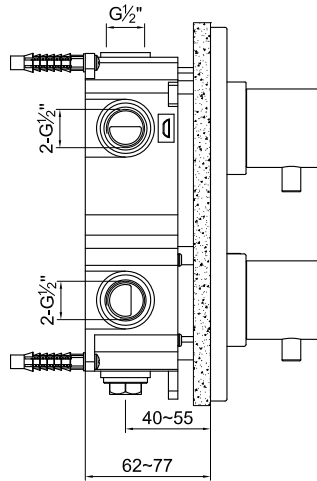

# JEE-O slimline mixer TH

Article code: **800-2300**  
 ● Brushed  
**800-2303**  
 ● Structured black

Material: **Stainless Steel r304**

Cleaning instructions: **download JEE-O shower and taps manual on our website: [www.jee-o.com](http://www.jee-o.com)**

Cartridges: **Vernet mixing mechanism (thermostatic), item code 005-0501 and Fluhs ceramic diverter mechanism, item code 005-0601**

Flow at water of 38°C: **12l p/m at 3Bar pressure**

Pressure: **Recommended working pressure 3Bar**

Connection: **2 x G 1/2" (ø15mm / 0.6") in  
3 x G 1/2" (ø15mm / 0.6") out**  
 Thread: **British Standard Pipe (BSP)**

Dimension package: **L 21 x W 20 x H 16,5 cm**  
 Total weight: **3.3 kg**  
 Package weight: **0.3 kg**