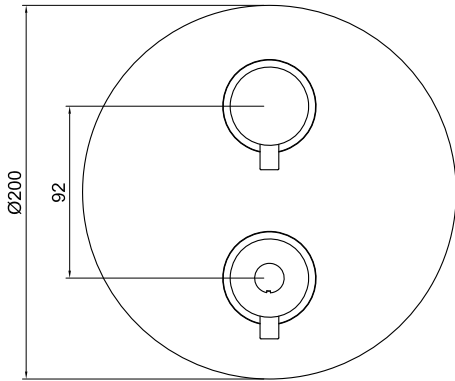

# JEE-O slimline mixer TH

Article code: **800-2300**  
 ● Brushed  
**800-2303**  
 ● Structured black

Material: **Stainless Steel r304**

Cleaning instructions: **download JEE-O shower and taps manual on our website: [www.jee-o.com](http://www.jee-o.com)**

Cartridges: **Vernet mixing mechanism (thermostatic), item code 005-0501 and Fluhs ceramic diverter mechanism, item code 005-0601**

Flow at water of 38°C: **12l p/m at 3Bar pressure**

Pressure: **Recommended working pressure 3Bar**

Connection: **2 x G 1/2" (ø15mm / 0.6") in  
3 x G 1/2" (ø15mm / 0.6") out**  
 Thread: **British Standard Pipe (BSP)**

Dimension package: **L 21 x W 20 x H 16,5 cm**  
 Total weight: **3.3 kg**  
 Package weight: **0.3 kg**