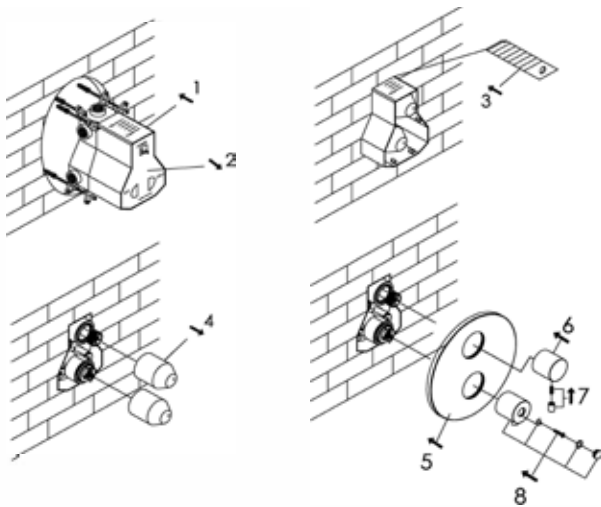

# JEE-O slimline mixer TH

Article code: **800-2300**  
 ● Brushed  
**800-2303**  
 ● Structured black

Material: **Stainless Steel r304**

Cleaning instructions: **download JEE-O shower and taps manual on our website: [www.jee-o.com](http://www.jee-o.com)**

Cartridges: **Vernet mixing mechanism (thermostatic), item code 005-0501 and Fluhs ceramic diverter mechanism, item code 005-0601**

Flow at water of 38°C: **12l p/m at 3Bar pressure**

Pressure: **Recommended working pressure 3Bar**

Connection: **2 x G 1/2" (ø15mm / 0.6") in  
3 x G 1/2" (ø15mm / 0.6") out**  
 Thread: **British Standard Pipe (BSP)**

Dimension package: **L 21 x W 20 x H 16,5 cm**  
 Total weight: **3.3 kg**  
 Package weight: **0.3 kg**