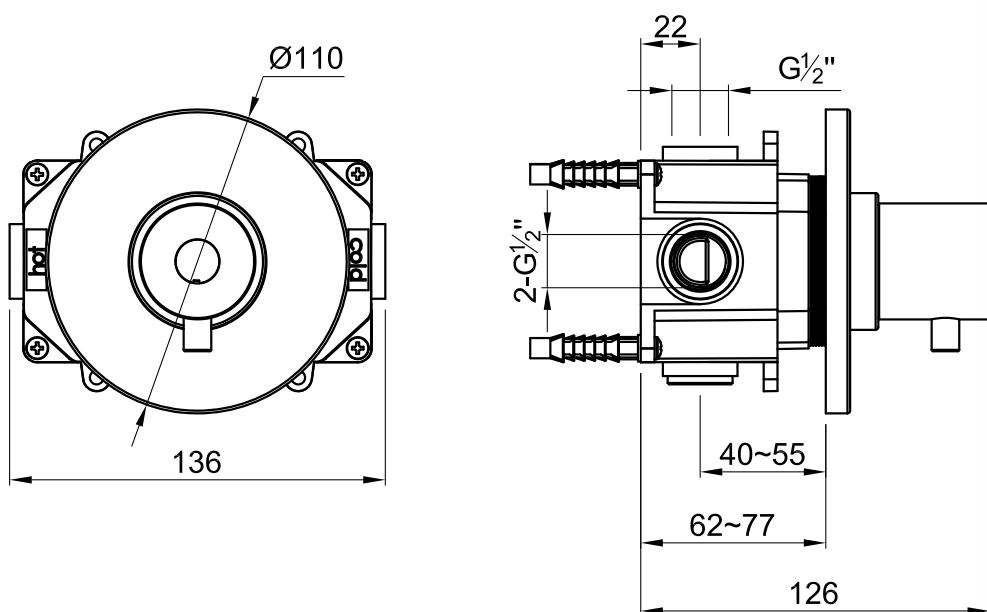

JEE-O slimline thermostat

decrease temperature

increase temperature

Article code:

800-2500

● Brushed

800-2503

● Stuctured black

800-2504

● PVD coated bronze

800-2505

● PVD coated matt gold

800-2509

● PVD coated dark steel

Material:

Stainless Steel r304

Cleaning instructions:

download JEE-O shower and taps manual on our website: www.jee-o.com

Cartridge:

Vernet mixing mechanism (thermostatic), item code 005-0501

Flow at water of 38°C:

12L p/m at 3Bar pressure

Pressure:

Recommended working pressure 3Bar

Connection:

3 x G 1/2" (ø15mm / 0.6")

Dimension package:

L 26 x W 18 x H 18 cm

Total weight:

2.17 kg

Package weight:

0.564 kg

7 year warranty - The general conditions can be found on our website: www.jee-o.com/downloads