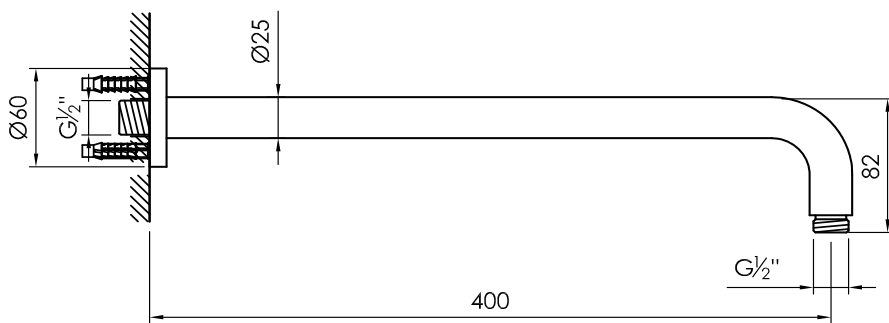

JEE-O slimline wall shower

Use only in combination with JEE-O slimline shower head small

Article code:

801-6900

● Brushed

801-6903

● Structured black

801-6904

download JEE-O shower and taps manual on our website: www.jee-o.com

Pressure:

Recommended working pressure 3Bar

Connection:

Thread:

G 1/2" (ø15mm / 0.6")

British Standard Pipe (BSP)

Dimension package:

G 1/2" (ø15mm / 0.6")
British Standard Pipe (BSP)

Dimension package:

Total weight:

Package weight:

Available soon

Available soon

Available soon

7 year warranty - The general conditions can be found on our website: www.jee-o.com/downloads