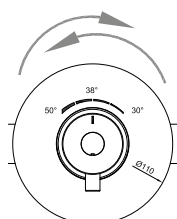

decrease temperature

increase temperature