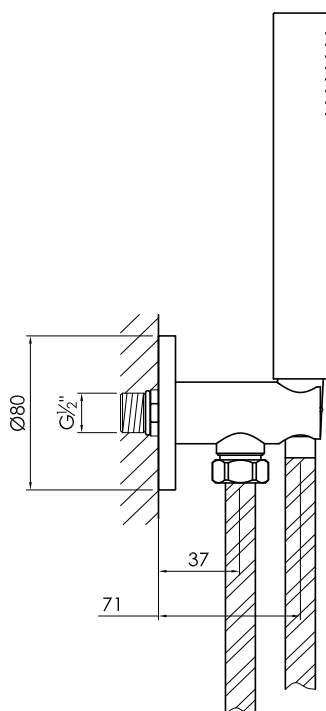

JEE-O slimline wall hand shower

Article code:

800-6910

● Brushed

800-6913

● Structured black

800-6914

● PVD coated bronze

800-6915

● PVD coated matt gold

800-6919

● PVD coated dark steel

Material:

Stainless Steel r304

Cleaning instructions:

download JEE-O shower and taps manual on our website: www.jee-o.com

Pressure:

Recommended working pressure 3Bar

Connection:

Thread:

G 1/2" (ø15mm / 0.6")

British Standard Pipe (BSP)

Dimension package:

Total weight:

Package weight:

L 26 x W 14 x H 8 cm

1.1 kg

0.1 kg

7 year warranty - The general conditions can be found on our website: www.jee-o.com/downloads

HS code:

84818011900

Approvals:

JEE-O slimline wall hand shower specifications | September 2023

Slight variations in the aesthetic appearance of the product, including the color, may occur after exposure to external influences such as sunlight, pollution or harmful chemicals