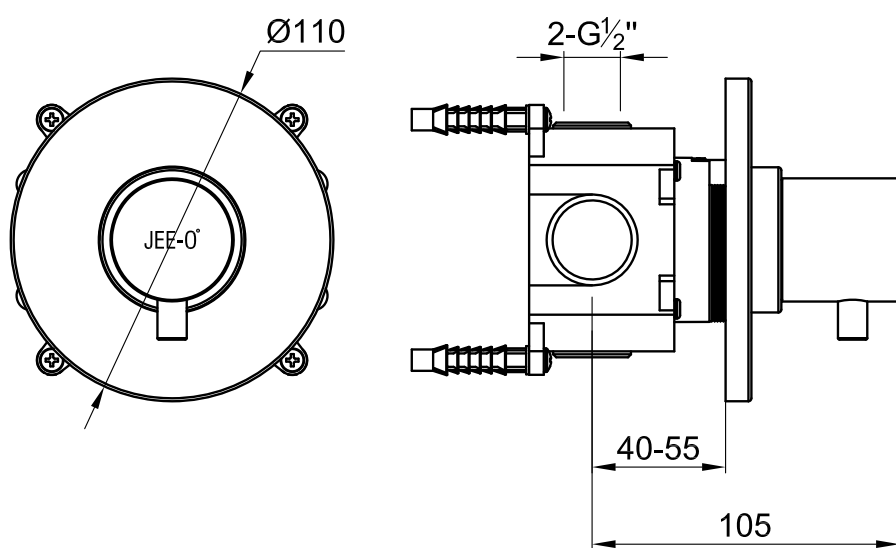

JEE-O slimline valve

Article code:

800-2700

● Brushed

800-2703

● Structured black

800-2704

● PVD coated bronze

800-2705

● PVD coated matt gold

800-2709

● PVD coated dark steel

Material:

Stainless Steel r304

Cleaning instructions:

download JEE-O shower and taps manual on our website: www.jee-o.com

Cartridge:

Fluhs ceramic valve, item code 005-0602

Flow at water of 38°C:

10L p/m at 3bar pressure

Pressure:

Recommended working pressure 3Bar

Connection:

2 x G 1/2" (ø15mm / 0.6")

Dimension package:

L 26 x W 18 x H 18 cm

Total weight:

1.7 kg

Package weight:

0.448 kg

7 year warranty - The general conditions can be found on our website: www.jee-o.com/downloads