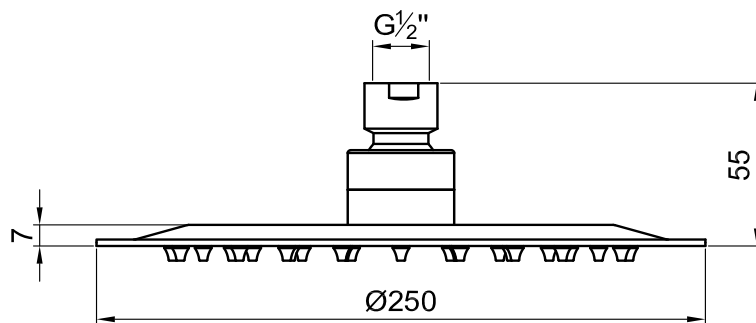

JEE-O slimline shower head small

Article code:

800-6120

● Brushed

800-6123

● Structured black

800-6124

● PVD coated bronze

800-6125

● PVD coated matt gold

800-6129

● PVD coated dark steel

Material:

Stainless Steel r304

Cleaning instructions:

download JEE-O shower and taps manual on our website: www.jee-o.com

Nozzles:

91 p. brushed version: grey
colored versions: black

Flow at water of 38°C:

12l p/m at 3Bar pressure

Pressure:

Recommended working pressure 3Bar

Connection:

Thread:

G 1/2" (ø15mm / 0.6")
British Standard Pipe (BSP)

Dimension package:

Total weight:

Package weight:

Available soon

Available soon

Available soon

7 year warranty - The general conditions can be found on our website: www.jee-o.com/downloads

HS code:

84818011900

JEE-O slimline shower head small specifications | September 2023

Slight variations in the aesthetic appearance of the product, including the color, may occur after exposure to external influences such as sunlight, pollution or harmful chemicals