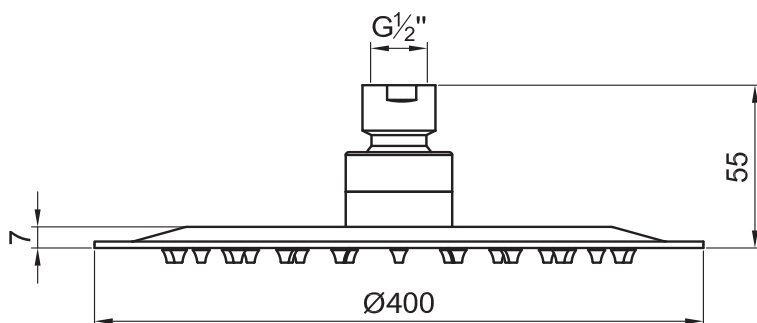

JEE-O slimline shower head large specifications

Note:
UV radiation and extreme temperature
can affect the color and structure of the
surface of the structured black version.

Article code:

800-6140

● brushed stainless steel

Cleaning:

JEE-O protect

Flow at water of 38°C:

12L p/m at 3bar pressure

Note: only in combination with JEE-O slimline ceiling shower

Connection:

G 1/2" (ø15mm / 0.6")

Thread:

British Standard Pipe (BSP)

Dimension package:

L 43 x W 41 x H 8 cm

Total weight:

26 kg

Package weight:

0.47 kg

2 year warranty