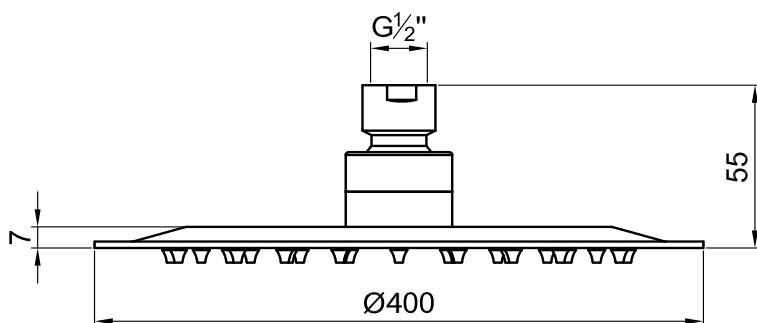

# JEE-O slimline shower head large

Use only in combination with all versions of JEE-O slimline ceiling shower.

|                        |   |  |  |
|------------------------|---|--|--|
| Article code:          | <p>800-6140  Brushed</p> <p>800-6143  Stuctured black</p> <p>800-6144  PVD coated bronze</p> <p>800-6145  PVD coated matt gold</p> <p>800-6149  PVD coated dark steel</p> | Connection:<br>Thread:   | G 1/2" (ø15mm / 0.6")<br>British Standard Pipe (BSP) |
| Material:              | Stainless Steel r304  | Dimension package:   | L 43 x W 41 x H 8 cm                                 |
| Cleaning instructions: | download JEE-O shower and taps manual on our website: <a href="http://www.jee-o.com">www.jee-o.com</a>  | Total weight:  | 2.6 kg   |
| Nozzles:               | 272 p. brushed version: grey<br>colored versions: black   | Package weight:  | 0.47 kg  |
| Flow at water of 38°C: | 12L p/m at 3Bar pressure  | 7 year warranty - The general conditions can be found on our website: <a href="http://www.jee-o.com/downloads">www.jee-o.com/downloads</a> |  |
| Pressure:              | Recommended working pressure 3Bar   | HS code:   | 84818011900  |