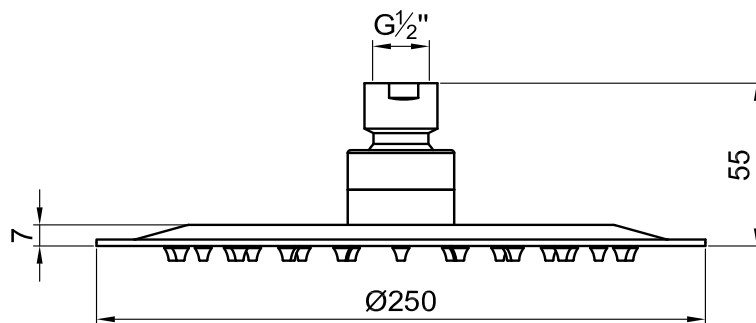

JEE-O slimline shower head small

Article code:

800-6120

● Brushed

800-6123

● Structured black

800-6124

● PVD coated bronze

800-6125

● PVD coated matt gold

800-6129

● PVD coated dark steel

Material:

Stainless Steel r304

Cleaning instructions:

download JEE-O shower and taps manual on our website: www.jee-o.com

Nozzles:

91 p. brushed version: grey
colored versions: black

Flow at water of 38°C:

12l p/m at 3Bar pressure

Pressure:

Recommended working pressure 3Bar

Connection:

Thread:

G 1/2" (ø15mm / 0.6")
British Standard Pipe (BSP)

Dimension package:

Total weight:

Package weight:

Available soon

Available soon

Available soon

7 year warranty - The general conditions can be found on our website: www.jee-o.com/downloads