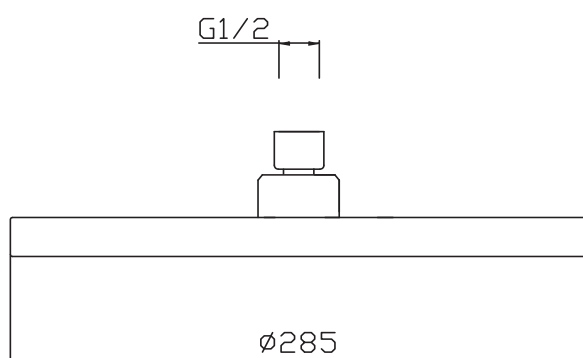

JEE-O slimline shower head

Article code:

800-6130

● Brushed

Material:

Stainless Steel r304

Cleaning instructions:

download JEE-O shower and taps manual on our website: www.jee-o.com

Flow at water of 38°C:

12l /3,2gal p/m at 3bar pressure

Connection:

Thread:

G ½" (ø15mm / 0.6")

British Standard Pipe (BSP)

Dimension package:

Total weight:

Package weight:

L 31 x W 31 x H 14 cm

1.7 kg

0.3 kg

7 year warranty - The general conditions can be found on our website: www.jee-o.com/downloads

HS code:

84818011900