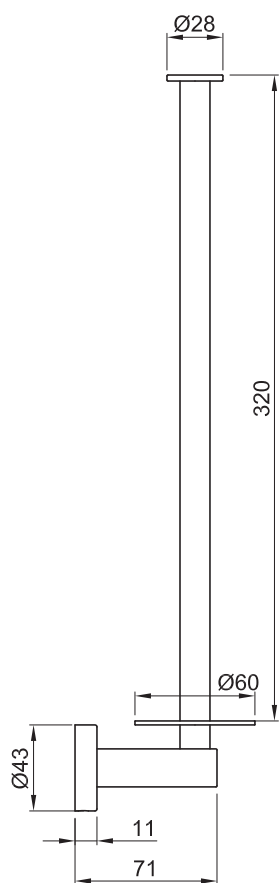

JEE-O slimline spare roll holder

Article code:

801-0020

● Brushed

801-0023

● Structured black

801-0024

● PVD coated bronze

801-0025

● PVD coated matt gold

801-0029

● PVD coated dark steel

Material:

Stainless Steel r304

Cleaning instructions:

download JEE-O shower and taps manual on our website: www.jee-o.com

Dimension package:

L37,5 x W10 x H7 cm

Total weight:

0,6 kg

Package weight:

0,08 kg

7 year warranty - The general conditions can be found on our website: www.jee-o.com/downloads