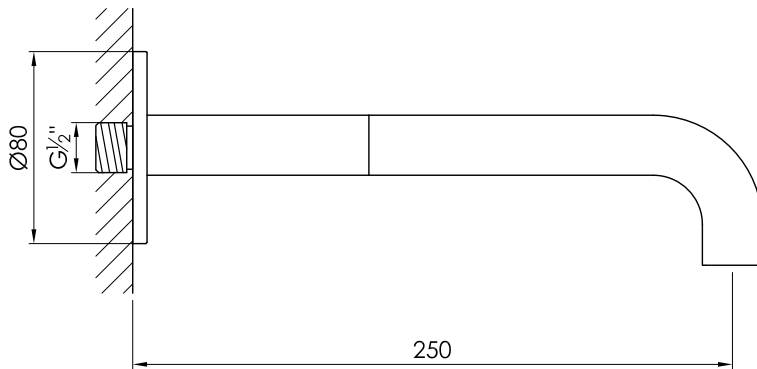

JEE-O slimline spout 90° long

Article code:

800-3810

● Brushed

800-3813

● Structured black

800-3814

● PVD coated bronze

800-3815

● PVD coated matt gold

800-3819

● PVD coated dark steel

Material:

Stainless Steel r304

Cleaning instructions:

download JEE-O shower and taps manual on our website: www.jee-o.com

Pressure:

Recommended working pressure 3Bar

Connection:

Thread:

G 1/2" (Ø15mm / 0.6")

British Standard Pipe (BSP)

Dimension package:

Total weight:

Package weight:

L 27.5 x W 12.5 x H 3.5 cm

0.7 kg

0.08 kg

7 year warranty - The general conditions can be found on our website: www.jee-o.com/downloads