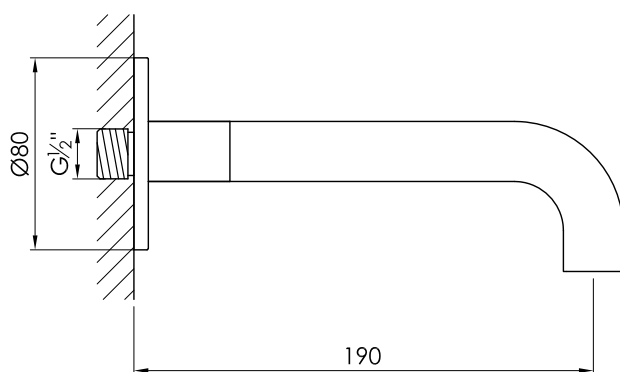

JEE-O slimline spout 90° specifications

Article code:

800-3820

● brushed stainless steel

800-3823

● structured black stainless steel

800-3824

● bronze stainless steel

Material:

Stainless Steel r304

Cleaning:

Cleaning vinegar or alcohol

Connection:

Thread:

G 1/2" (0.6")

British Standard Pipe (BSP)

Dimension package:

Total weight:

Package weight:

L 27,5 x W 13 x H 3 cm

0.5 kg

0.08 kg

2 year warranty