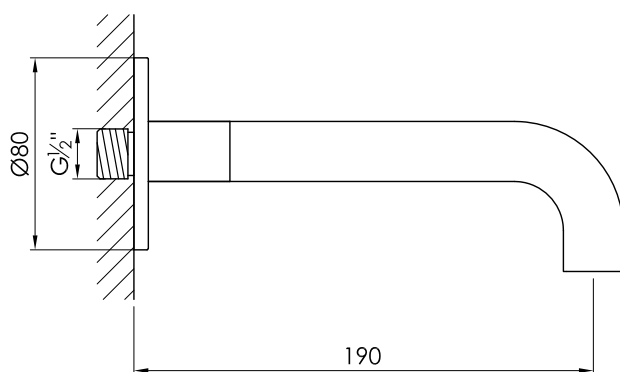

# JEE-O slimline spout 90°

Article code:

800-3820

● Brushed

800-3823

● Structured black

800-3824

● PVD coated bronze

800-3825

● PVD coated matt gold

800-3829

● PVD coated dark steel

Material:

Stainless Steel r304

Cleaning instructions:

download JEE-O shower and taps manual on our website: [www.jee-o.com](http://www.jee-o.com)

Pressure:

Recommended working pressure 3Bar

Connection:

Thread:

G 1/2" (0.6")

British Standard Pipe (BSP)

Dimension package:

Total weight:

Package weight:

L 27,5 x W 13 x H 3 cm

0.5 kg

0.08 kg

7 year warranty - The general conditions can be found on our website: [www.jee-o.com/downloads](http://www.jee-o.com/downloads)