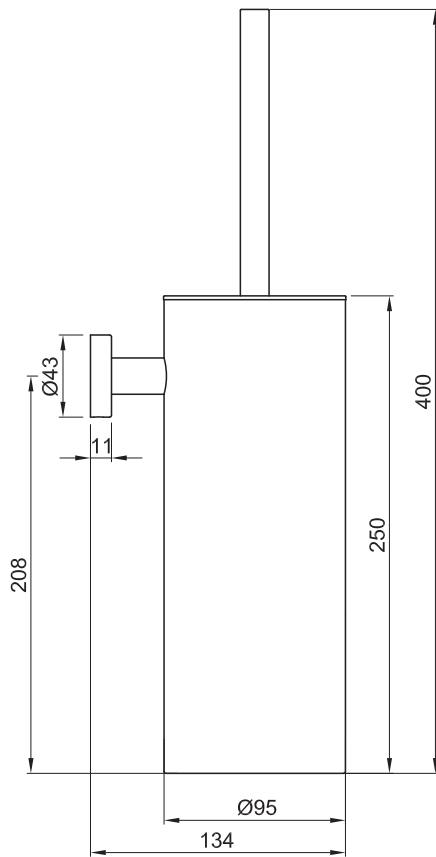

JEE-O slimline toilet brush

Article code:

801-0030

● Brushed

801-0033

● Structured black

801-0034

● PVD coated bronze

801-0035

● PVD coated matt gold

801-0039

● PVD coated dark steel

Material:

Stainless Steel r304

Cleaning instructions:

download JEE-O shower and taps manual on our website: www.jee-o.com

Dimension package:

L 41 x W 14.5 x H 10 cm

Total weight:

2.23 kg

Package weight:

0.15 kg

7 year warranty - The general conditions can be found on our website: www.jee-o.com/downloads