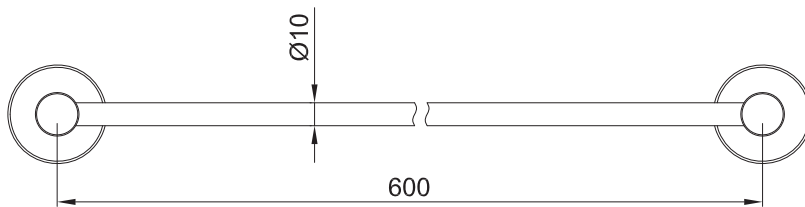

JEE-O slimline towel holder

Article code:

801-0060

● Brushed

801-0063

● Structured black

801-0064

● PVD coated bronze

801-0065

● PVD coated matt gold

801-0069

● PVD coated dark steel

Material:

Stainless Steel r304

Cleaning instructions:

download JEE-O shower and taps manual on our website: www.jee-o.com

Dimension package:

L 65 x W 7.5 x H 5 cm

Total weight:

0.6 kg

Package weight:

0.1 kg

7 year warranty - The general conditions can be found on our website: www.jee-o.com/downloads