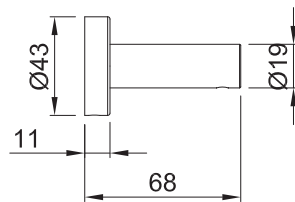

JEE-O slimline towel holder

Article code:

801-0060

● Brushed

801-0063

● Structured black

801-0064

● PVD coated bronze

801-0065

● PVD coated matt gold

801-0069

● PVD coated dark steel

Material:

Stainless Steel r304

Cleaning instructions:

download JEE-O shower and taps manual on our website: www.jee-o.com

Dimension package:

L 65 x W 7.5 x H 5 cm

Total weight:

0.6 kg

Package weight:

0.1 kg

7 year warranty - The general conditions can be found on our website: www.jee-o.com/downloads