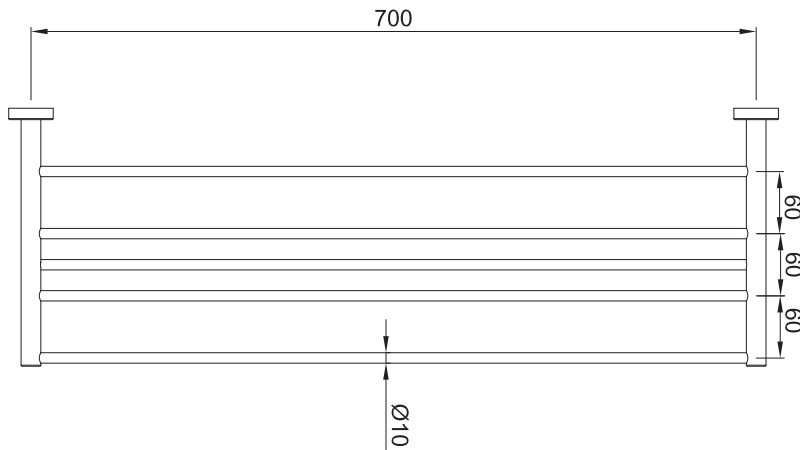

JEE-O slimline towel rack

Article code:

801-0070

● Brushed

801-0073

● Structured black

801-0074

● PVD coated bronze

801-0075

● PVD coated matt gold

801-0079

● PVD coated dark steel

Material:

Stainless Steel r304

Cleaning instructions:

download JEE-O shower and taps manual on our website: www.jee-o.com

Dimension package:

L 75 x W 26.5 x H 11.5 cm

Total weight:

2.5 kg

Package weight:

0.34 kg

7 year warranty - The general conditions can be found on our website: www.jee-o.com/downloads