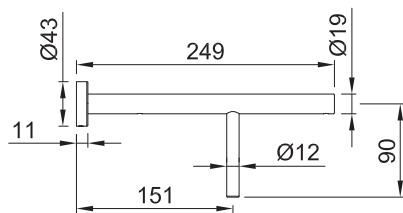

JEE-O slimline towel rack

Article code:

801-0070

● Brushed

801-0073

● Structured black

801-0074

● PVD coated bronze

801-0075

● PVD coated matt gold

801-0079

● PVD coated dark steel

Material:

Stainless Steel r304

Cleaning instructions:

download JEE-O shower and taps manual on our website: www.jee-o.com

Dimension package:

L 75 x W 26.5 x H 11.5 cm

Total weight:

2.5 kg

Package weight:

0.34 kg

7 year warranty - The general conditions can be found on our website: www.jee-o.com/downloads