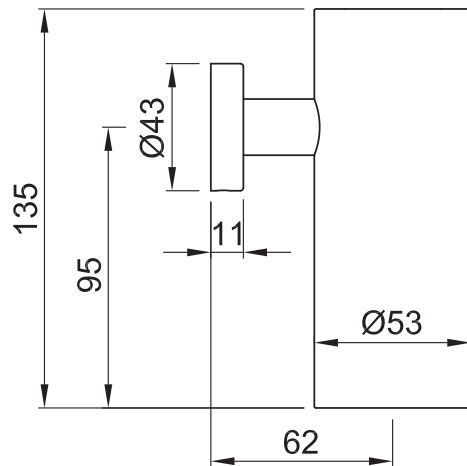

JEE-O slimline wall cup

Article code:

801-0130

● Brushed

801-0133

● Structured black

801-0134

● PVD coated bronze

801-0135

● PVD coated matt gold

801-0139

● PVD coated dark steel

Material:

Stainless Steel r304

Cleaning instructions:

download JEE-O shower and taps manual on our website: www.jee-o.com

Dimension package:

L15 x W6 x H9,5 cm

Total weight:

0,5 kg

Package weight:

0,05 kg

7 year warranty - The general conditions can be found on our website: www.jee-o.com/downloads