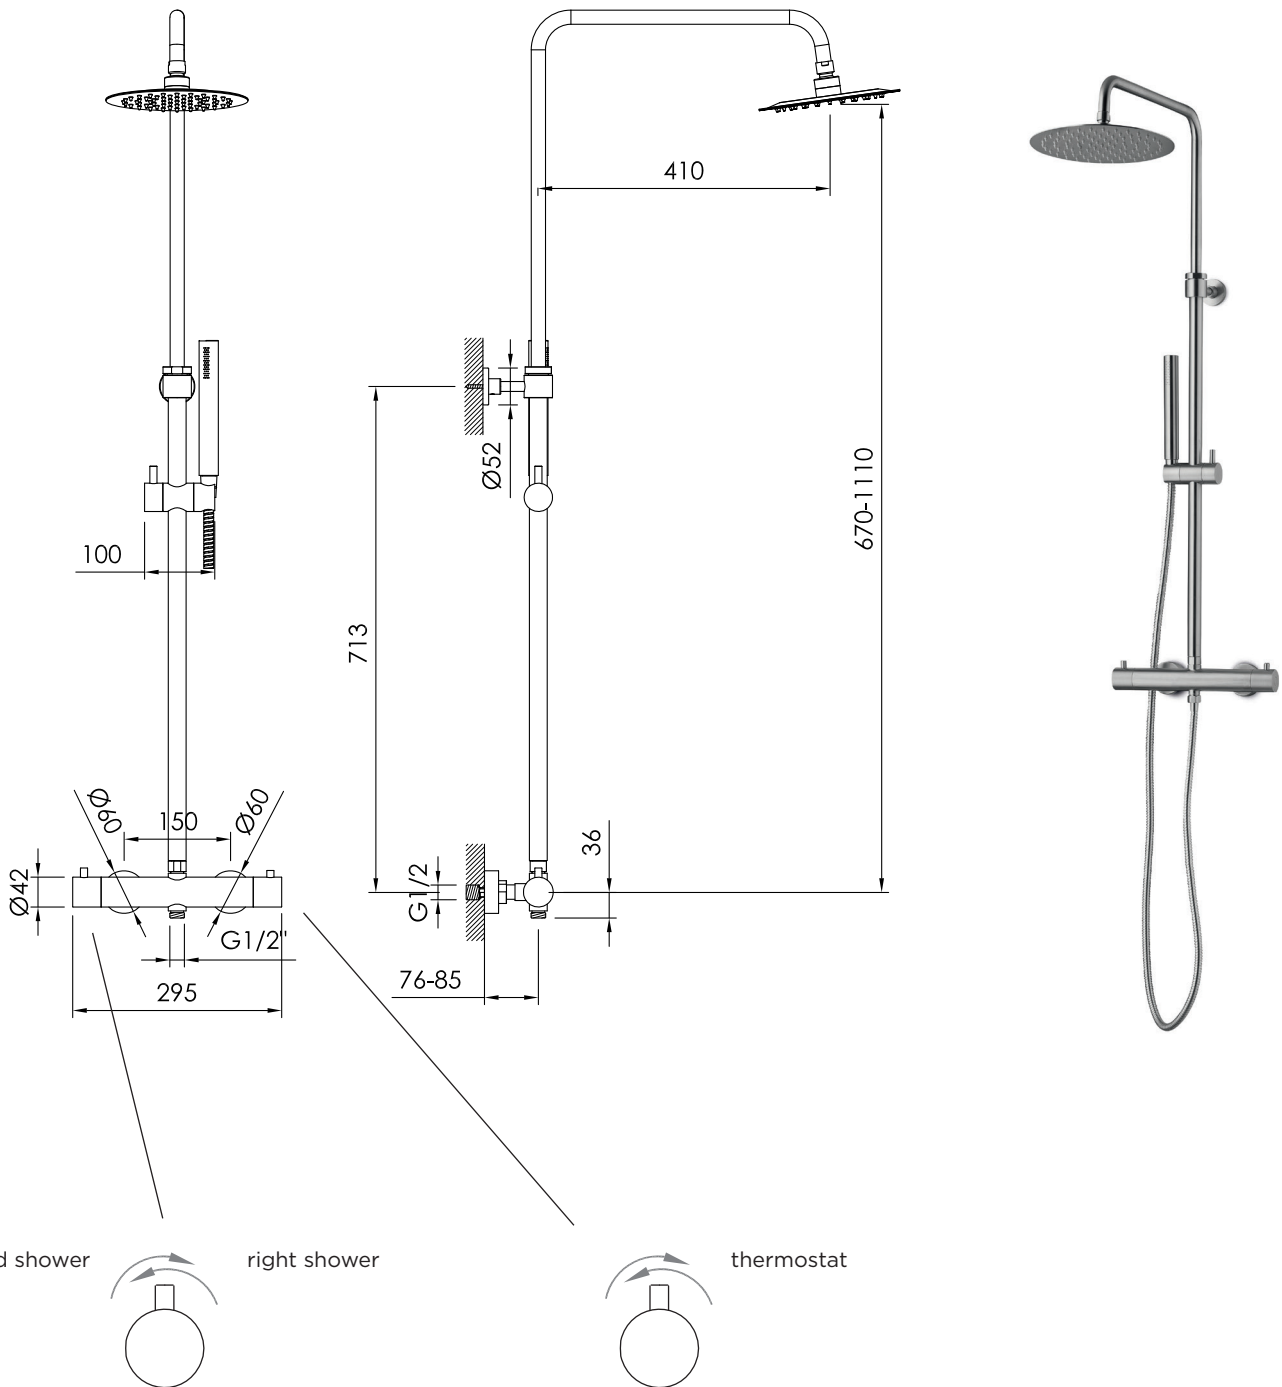

JEE-O slimline wall shower mixer set specifications

Article code:

800-6610

● brushed stainless steel

800-6613

● stuctured black stainless steel

800-6614

● bronze stainless steel

Material:

Stainless Steel r304

Cartridges:

Available soon

Cleaning:

Cleaning vinegar or alcohol

Flow at water of 38°C / 100,4°F:

11l p/m at 3bar pressure

Connection:

2 x G 1/2" (ø15mm / 0.6")

Thread:

British Standard Pipe (BSP)

Dimension package:

L 83 x W 46 x H 13 cm

Total weight:

6.8 kg