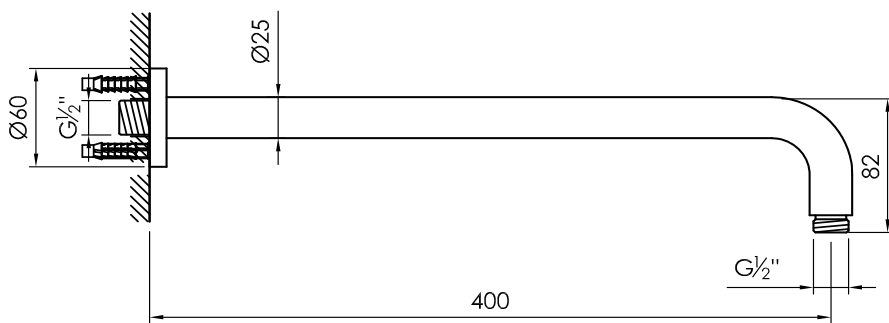

# JEE-O slimline wall shower

Use only in combination with JEE-O slimline shower head small

Article code:

801-6900

● Brushed

801-6903

● Structured black

801-6904

download JEE-O shower and taps manual on our website: [www.jee-o.com](http://www.jee-o.com)

Pressure:

Recommended working pressure 3Bar

Connection:

Thread:

G 1/2" (ø15mm / 0.6")

British Standard Pipe (BSP)

Dimension package:

Total weight:

Package weight:

L 52 x W 15,5 x H 6 cm

0.7 kg

0.16 kg

7 year warranty - The general conditions can be found on our website: [www.jee-o.com/downloads](http://www.jee-o.com/downloads)

HS code:

84818011900