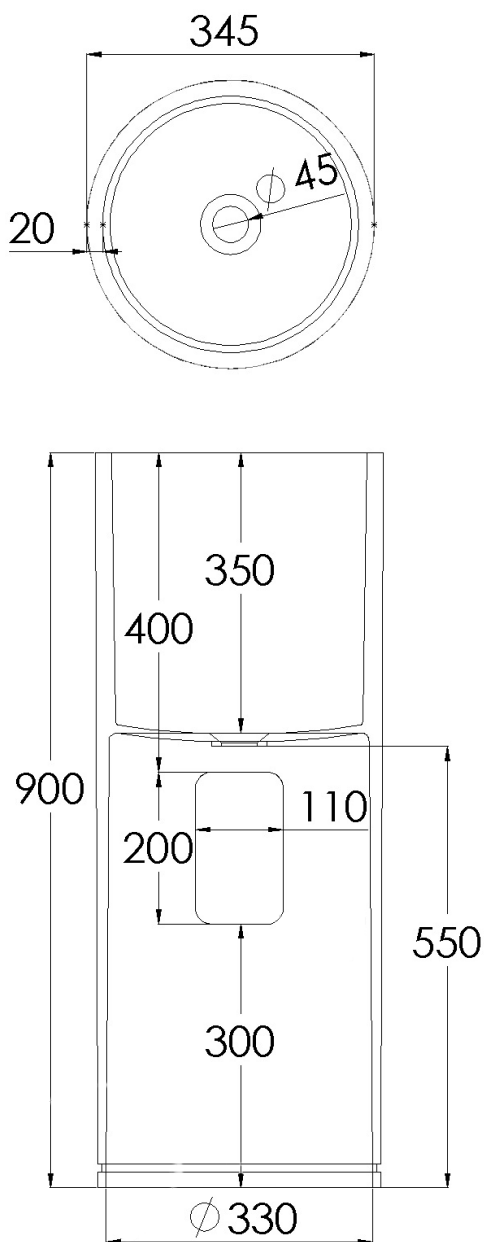

JEE-O soho basin high

Article code: SWMBAS69
 ● White DADOquartz
 SWMBAS69 - black RAL 9005
 ● Spray painted outside matt

Material: DADOquartz - Scratch & abrasion resistant

Coating: Spray painted matt

Waste diameter: 45mm

Dimensions: L 34.5 x W 34.5 x H 90 cm
 Basin rim: 2 cm
 Net weight: 40kg

Note: cast products are subject to size variation of +/-5 %

Dimension package: L 40 x W 40 x H 100 cm
 Package weight: 5kg

UV stability: 6 / BSEN438