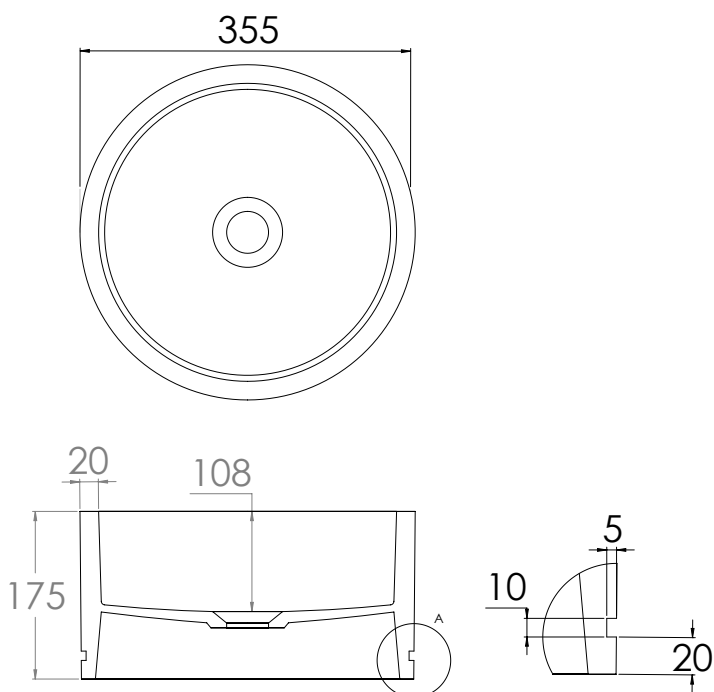

JEE-O soho basin low

Article code:

SWMBAS71

● White DADOquartz

SWMBAS71 - black RAL 9005

● Spray painted outside matt

Material:

DADOquartz - Scratch & abrasion resistant

Coating:

Spray painted matt

Waste diameter:

45mm

Dimensions:

L 35.5 x W 35.5 x H 17.5 cm

Basin rim:

2 cm

Net weight:

9kg

Note: cast products are subject to size variation of +/-5 %

Dimension package:

L 40 x W 40 x H 20 cm

Package weight:

1kg

UV stability:

6 / BSEN438

25 year warranty - The general conditions can be found on our website: www.jee-o.com/downloads

HS code:

68109900

European Standard:

NEN-EN 14688-2015